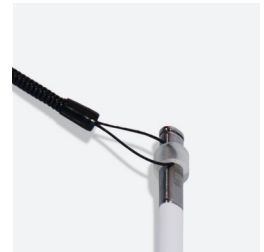

REINFORCED PROTECTIVE CASE FOR ZEBRA ET401 8" & ET401 10" COMPATIBLE WITH/WITHOUT SCANNER

AFNOR Cert. 107672

PATENTED INNOVATION

PERIMETRIC BUMPER

Double integral bumpers on the 4 sides of the device absorbs lateral and corner shocks both from above and below.

Stylus

Pack of 10 capacitive stylus + spiral cords
Ref. 001054

Pack of 10 retractable capacitive stylus + spiral cords
Ref. 001030

Pack of 10 spiral cords to attach the stylus
Ref. 001032

Lot de 10 cordons spiralés pour stylet avec tube élastique
Réf. 001033

Shoulder strap

Safety carry shoulder strap 2 attachment points
Ref. 001027

Ergo shoulder strap - 2 attachment points. Ideal for transport and occasional typing
Ref. 001025

Universal shoulder strap with secure opening system and expandable pocket
Ref. 001092

Basic Shoulder Strap with 2 soft O rings - 2 attachment points
Ref. 001093

Universal breakaway shoulder strap + textile hook
Ref. 001084

REFERENCES

| Refs | Products | EAN code |
|--------|-----------------------------------------------------------|---------------|
| 063031 | Activ + Case for Zebra ET401 8" + Rotating Handle Tripod | 3700992539102 |
| 063032 | Activ + Case for Zebra ET401 10" + Rotating Handle Tripod | 3700992539119 |