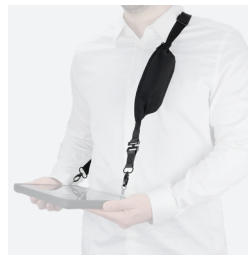

Stylus

Pack of 10 capacitive stylus + spiral cords
Ref. 001054

Pack of 10 retractable capacitive stylus + spiral cords
Ref. 001030

Pack of 10 spiral cords to attach the stylus
Ref. 001032

Lot de 10 cordons spiralés pour stylet avec tube élastique
Réf. 001033

Shoulder strap

Safety carry shoulder strap 2 attachment points
Ref. 001027

Ergo shoulder strap - 2 attachment points. Ideal for transport and occasional typing
Ref. 001025

Universal shoulder strap with secure opening system and expandable pocket
Ref. 001092