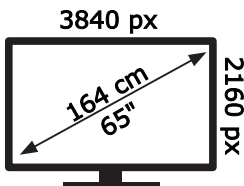

ENERGY

TOSHIBA

65UF2653DB

67 kWh/1000h

ABCDEF **G**

137 kWh/1000h

50766055