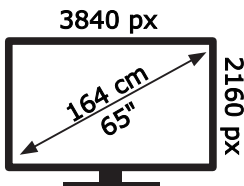

ENERG

TOSHIBA

65UF2653DB

67 kWh/1000h

137 kWh/1000h

50766054

2019/2013