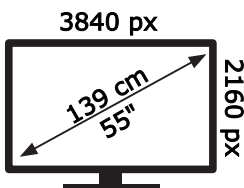

ENERGY

TOSHIBA

55UF2653DB

51 kWh/1000h

ABCDEF **G**

81 kWh/1000h

50766053