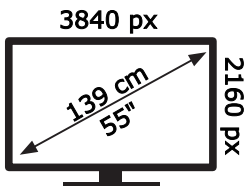

ENERG

TOSHIBA

55UF2653DB

51 kWh/1000h

ABCDEF **G**

81 kWh/1000h

50766052