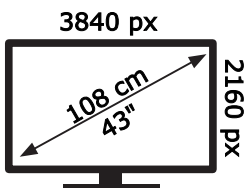

ENERGY

TOSHIBA

43UF2653DB

33 kWh/1000h

ABCDEF **G**

73 kWh/1000h

50766046