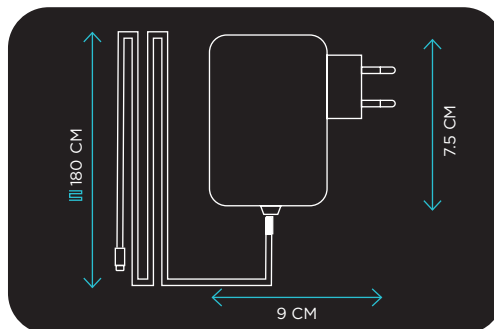

Top-loading opening
1 separate compartment for a computer
1 compartment for A4 documents

Large accessory pocket

With zipped pouch

Shoulder strap

Adjustable and removable included

65W CHARGER

Puissance 65w - Power Delivery
Comporte 1 câble USB-C de 1.80M intégré