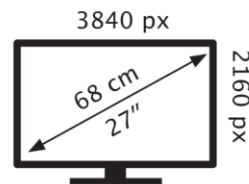

Energy Label for Customers in England, Scotland and

Wales

Energy Label for Customers in Republic of Ireland and

Northern Ireland

acer

X27 X1

34 kWh/1000h

ABCDEF**G**

53 kWh/1000h

2019/2013

acer

X27 X1

34 kWh/1000h

ABCDEF**G**

53 kWh/1000h

2019/2013