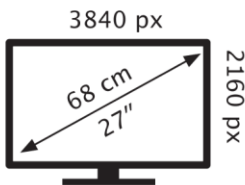

Energy Label for Customers in England, Scotland and

Wales

Energy Label for Customers in Republic of Ireland and

Northern Ireland

acer

X27 X1

34 kWh/1000h

ABCDEF**G**

53 kWh/1000h

2019/2013

acer

X27 X1

34 kWh/1000h

ABCDEF**G**

53 kWh/1000h

2019/2013