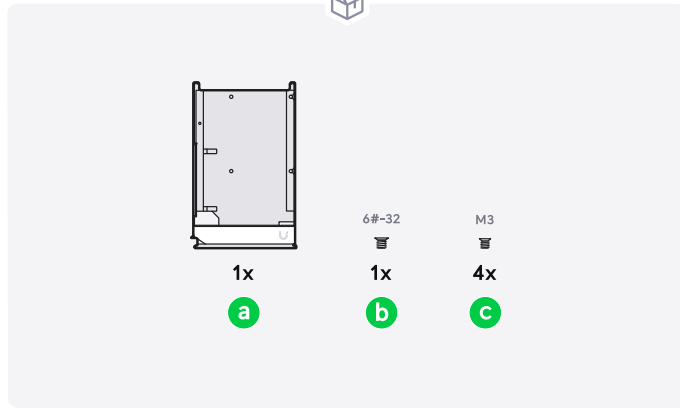

3.5" HDD Tray

1

2

If you need further assistance, visit our [Help Center](#) or contact [Ubiquiti Support](#).