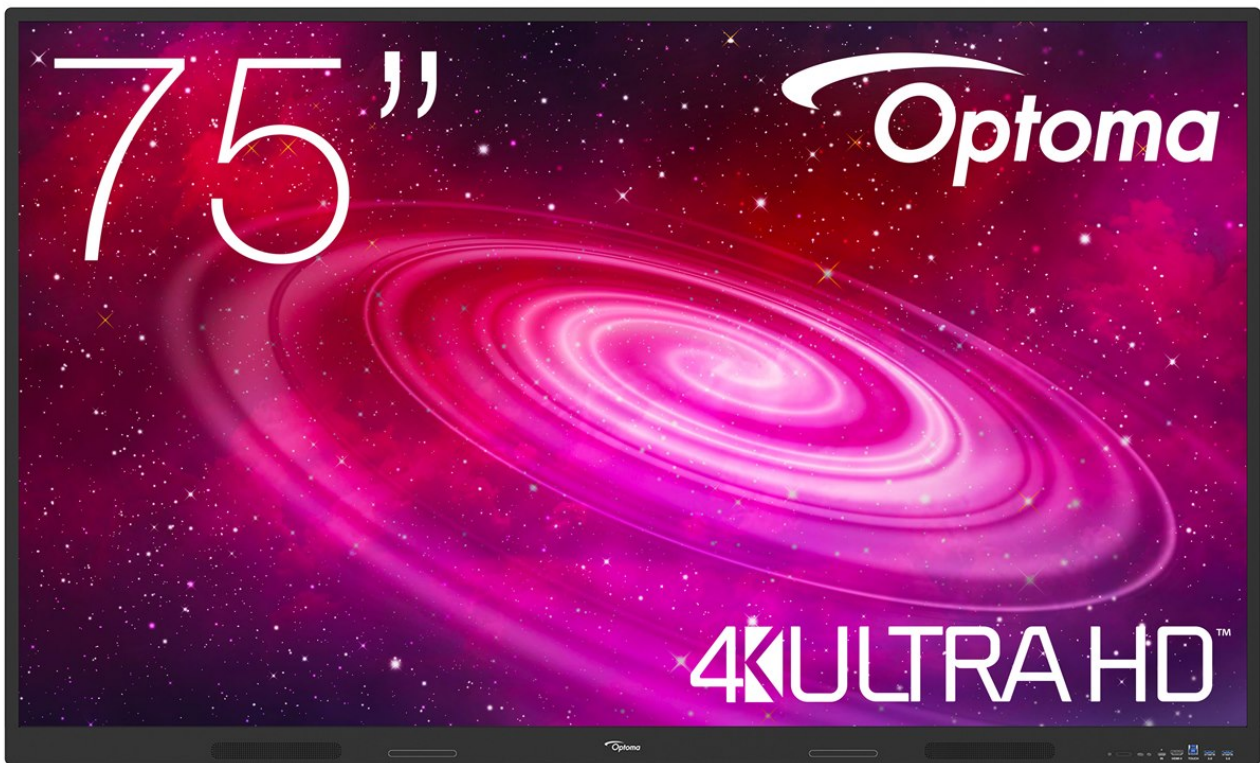

1751RK

The Optoma Creative Touch 1-Series - Interactive Brilliance for Every Learner

- **Future-Ready Performance** – Powered by Android 14 and an 8-core processor, lessons run smoothly and apps launch fast, ensuring students stay engaged and teachers stay in control.
- **Seamless Collaboration** – Share screens wirelessly with DisplayShare 2 and simplify note-taking with Bytello Note, so students can connect and collaborate instantly.
- **Smart-Value for Education** – The 1-Series delivers a complete interactive experience—40-point touch, embedded whiteboard, and wireless sharing—at an accessible price, making it perfect for district-wide rollouts.
- **Crystal-Clear Clarity** – With 4K resolution and zero bonded glass, every diagram, video, and interactive activity looks sharp and vibrant, even at the back of the room.

The **Optoma Creative Touch 1-Series** makes it easy for K-12 schools to deliver **engaging, tech-driven learning experiences** while staying on budget. It's the **smart choice for classrooms that want more impact with less complexity.**