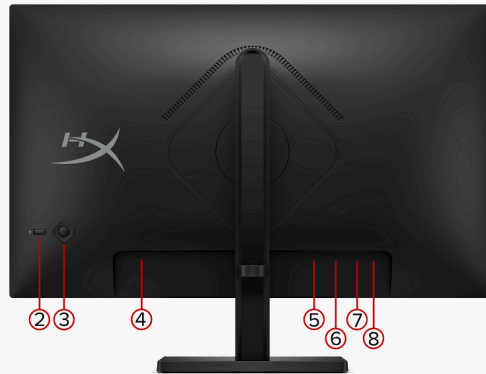

HyperX OMEN 23.8 inch FHD 180Hz Gaming Monitor - OMEN 24 G2

Product walkaround

1. Power LED

2. Power button
3. Joypad OSD button
4. Power Connector
5. HDMI 2.0 port

6. HDMI 2.0 port
7. DisplayPort 1.4
8. 3.5 mm headphone jack