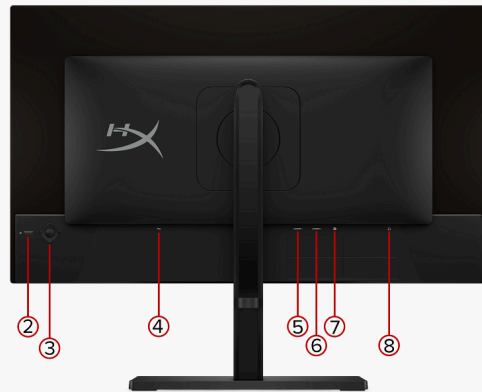

HyperX OMEN OLED 27 inch QHD 240Hz Gaming Monitor - OMEN OLED 27q

Product walkaround

1. Power LED

- 2. Power button
- 3. Joypad OSD button
- 4. Power Connector
- 5. HDMI 2.1 port

- 6. HDMI 2.1 port
- 7. DisplayPort 1.4
- 8. 3.5 mm headphone jack