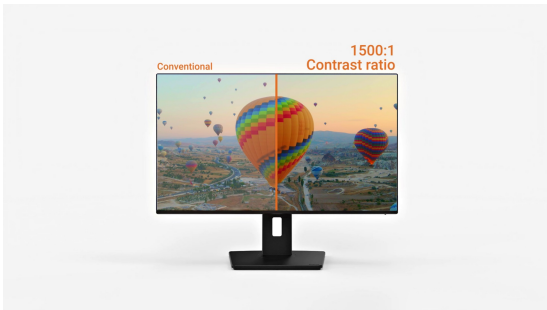

Balanced and versatile, this monitor is designed to keep you productive and comfortable throughout the day.

Sleek design, seamless viewing

With edges so thin they're barely there, your screens blend together, creating a sleek, distraction-free workspace that's as comfortable as it is stylish.

Multi-screen setup for a panoramic workspace

Connect multiple ultra-slim bezel monitors to create a panoramic workspace, keep your apps in view, streamline multitasking, and boost productivity.

Reveal hidden details with deeper contrast

With a native contrast ratio of 1500:1, this monitor brings out subtle shadow nuances and fine tonal transitions. You see more image information at a glance, making it easier to make precise creative choices during editing and colour grading. Dark areas stay crisp and distinct without blending into one another.

SPECIFICATION

01 DISPLAY CHARACTERISTICS

Design	4-side slim bezel
Diagonal	27", 68.6cm
Panel	IPS panel technology LED, matte finish
Native resolution	1920 x 1080 @144Hz (2.1 megapixel Full HD)
Aspect ratio	16:9
Panel brightness	300 cd/m ²
Static contrast	1500:1
Advanced contrast	80M:1
Response time (GTG)	3ms
Viewing zone	horizontal/vertical: 178°/178°, right/left: 89°/89°, up/down: 89°/89°
Colour support	16.7mIn (sRGB: 96%; NTSC: 72%)
Horizontal Sync	30 - 170kHz
Viewable area W x H	598 x 336mm, 23.5 x 13.2"
Pixel pitch	0.311mm
Colour	matte, black