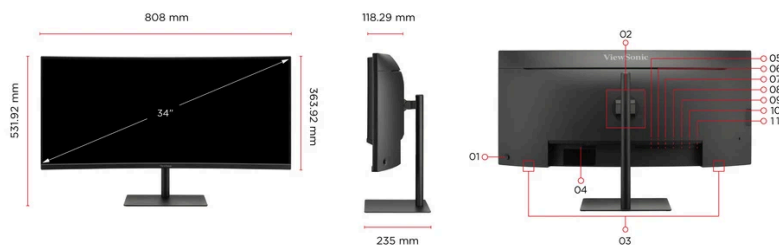

Key Features

- 21:9 ultra-wide screen with UWQHD 3440 x 1440 resolution
- Integrated Docking Station with Ethernet, and delivers up to 96W charging via USB-C connection
- 1500R Curved Panel
- 120Hz Refresh rate delivers fluid visuals
- Advanced ergonomics with swivel, height adjustment and a -5°~20° tilt angle

Product Description

The VG3419C-2 is a 34" ultra-wide curved docking monitor with UWQHD 3440 x 1440 resolution. Its 21:9 aspect ratio and 1500R curvature provide an immersive viewing experience. Offering USB-C and Ethernet connectivity, this curved docking monitor dubs as a complete hub for charging, data, network, and peripherals, effectively reducing cable clutter and simplifying cable management. With ergonomic flexibility, you can tilt and adjust the height of the VG3419C-2 to have a smooth workflow as a professional multitasker. Thought for multi-tasking and productivity, the VG3419C-2 comes with a built-in KVM switch function to connect and control multiple systems.

DISPLAY

Display Size (in.):	34
Viewable Area (in.):	34
Panel Type:	VA Technology
Resolution:	3440 x 1440
Resolution Type:	UWQHD (UltraWide QHD)
Static Contrast Ratio:	3,000:1 (typ)
Dynamic Contrast Ratio:	80M:1
High Dynamic Range:	HDR10
Light Source:	LED
Brightness:	300 cd/m ² (typ)
Colors:	16.7M
Color Space Support:	8 bit true
Aspect Ratio:	21:9
Response Time (Typical GTG):	3.5ms
Response Time (GTG w/OD):	3.5ms
Viewing Angles:	178° horizontal, 178° vertical
Backlight Life (Hours):	30000 Hrs (Min)
Curvature:	1500R
Refresh Rate (Hz):	120
Low Blue Light:	Software solution
Flicker-Free:	Yes
Color Gamut:	NTSC: 89% size (Typ) sRGB: 125% size (Typ)
Pixel Size:	0.232 mm (H) x 0.232 mm (V)
Surface Treatment:	Anti-Glare, Hard Coating (3H)