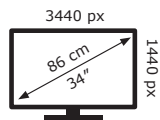

LG Electronics

34U601SA

**31** kWh/1000h

ABCDEF**G**

**47** kWh/1000h

2019/2013