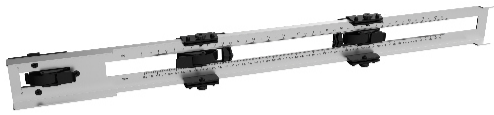

TiLED® dvLED Universal Installation Spacer Tool **SKU: DVA700**

---

Video wall installers will love the time-saving ingenuity of the TiLED dvLED Installation Spacer Tool.

Because the TiLED Installation Spacer Tool holds the dimensions of whatever LED cabinet you're using, it reduces installation time by eliminating the number of times you need to measure on the wall.

The tool latches to the TiLED Universal mounting structure, and once you've mounted the first column to the wall, you simply copy-paste the saved measurements to lay out the rest of the mounting columns of the video wall.

**Benefits:**

- Simplifies dvLED videowall installations by eliminating multiple measurement steps
- Reduces overall installation time
- Precisely measures lengths from button to button and edge to edge of the display box
- Once measurements are locked in, installers can easily measure each column by simply "copying and pasting" the widths

**How-To Steps:**

The left clamp is latched onto the left upright mount.

The middle slider is set to width of the hole pattern of the LED cabinet. It is clamped onto the right-hand rail of the first column that you're measuring.