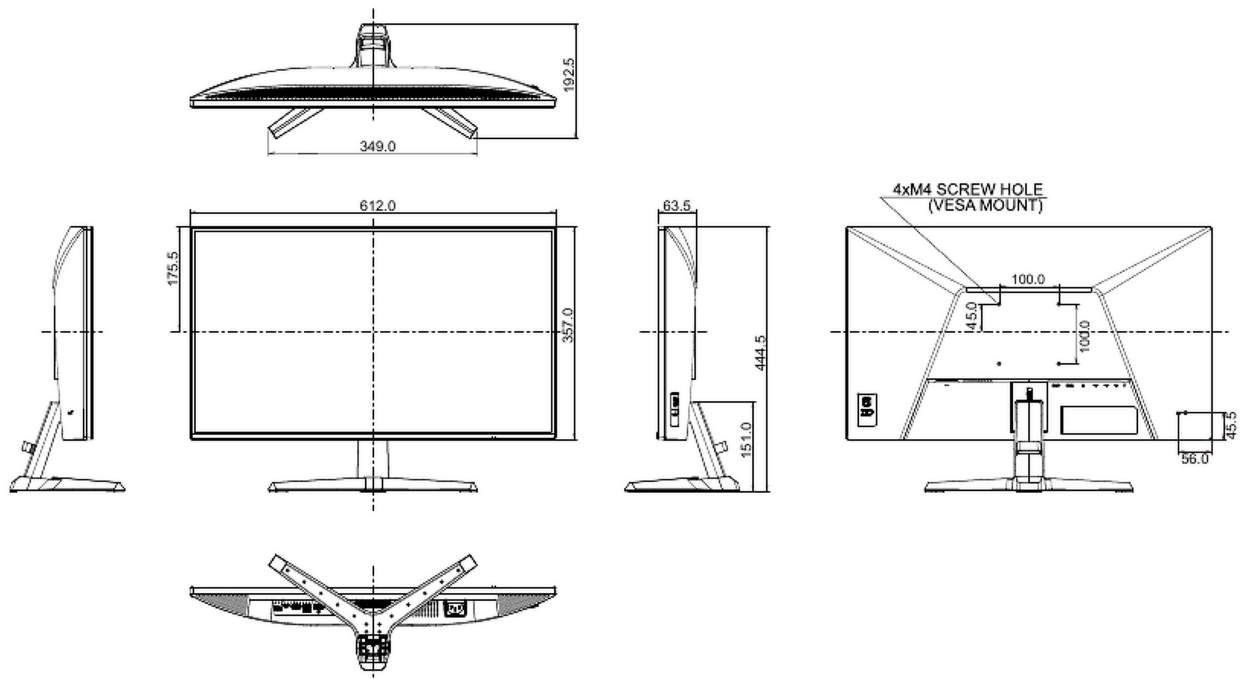

## 04 MECHANICAL

Display position adjustments	tilt
Tilt angle	21.5° up; 3.5° down
VESA mounting	100 x 100mm
Cable management system	yes

## 05 ACCESSORIES INCLUDED

Cables	power (1.8m), USB (1.8m), HDMI (1.8m), DP (1.8m)
--------	--

## 08 DIMENSIONS / WEIGHT

<b>Product dimensions W x H x D</b>	612 x 444.5 x 192.5mm
<b>Box dimensions W x H x D</b>	690 x 126 x 465mm
<b>Weight (without box)</b>	4.2kg
<b>Weight (without stand)</b>	3.8kg
<b>Weight (with box)</b>	6.6kg
<b>EAN code</b>	4948570126453