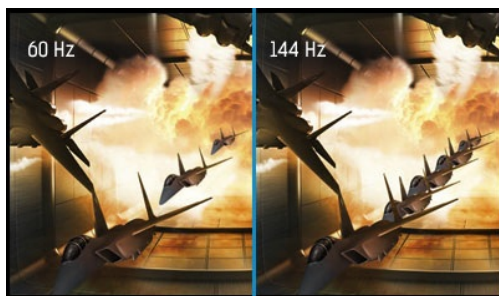

**Get ahead with the 24" GB2441HSU Black Hawk monitor with IPS Panel Technology, 1ms MPRT and height adjustable stand**

Indulge in exceptional gaming excellence with the 24" GB2441HSU monitor. This display boasts cutting-edge IPS panel technology, a 144Hz refresh rate, and an ultra-swift 1ms MPRT response time. Elevate your gaming adventure to the next level, thanks to FreeSync Technology and the Black Tuner function, ensuring crystal-clear visibility even in the darkest scenes. In addition, equipped with a height adjustable stand (15cm).

Available also with fixed stand : [G-Master G2441HSU-B1](#)

144Hz

Rapid refresh rate and frame rate guarantee smooth, blur free and judder free graphics, with lower latency and lag improving response times for fast paced games. Especially suited to the fast pace games like FPS, racers, MOBA and sports where the 144Hz refresh rate delivers the crisp and sharp images needed to raise your game.