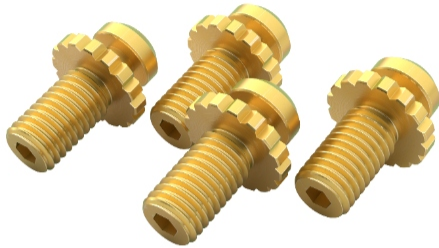

TiLED® dvLED Universal M6 Mounting Button Kit, 1 panel **SKU: DVAM6-1**

TiLED® Series dvLED Universal Mounts use mounting buttons that are installed into the back of the LED display, making TiLED Universal mounts compatible with most panels currently on the market. These mounting buttons also allow front or side access for micro depth adjustments.

Extra mounting button hardware kits are available in M5, M6, M8, M10 and M12 sizes in three different quantities.

- 1-panel kits include 4 mounting buttons
- 10-panel kits include 40 mounting buttons
- 25-panel kits include 100 mounting buttons

### Dimensions & Measurements

Package Count 1 Panel / 4 Buttons

Size M6

### Characteristics & Features

Accessory Type • Installation  
• Mounting Brackets

Adjustments 0.125" (3.2 mm)

Application Wall

Color Black Zinc Finish

Product Type Button

Source: <https://www.legrandav.com/products/mounts/display-tv-mounts/tiled-dvled-mounting-button-kits/DVAM6-1>