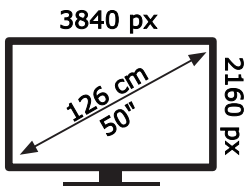

ENERGY

TOSHIBA

50UV1563DB

43 kWh/1000h

ABCDEF **G**

73 kWh/1000h

50753349

2019/2013