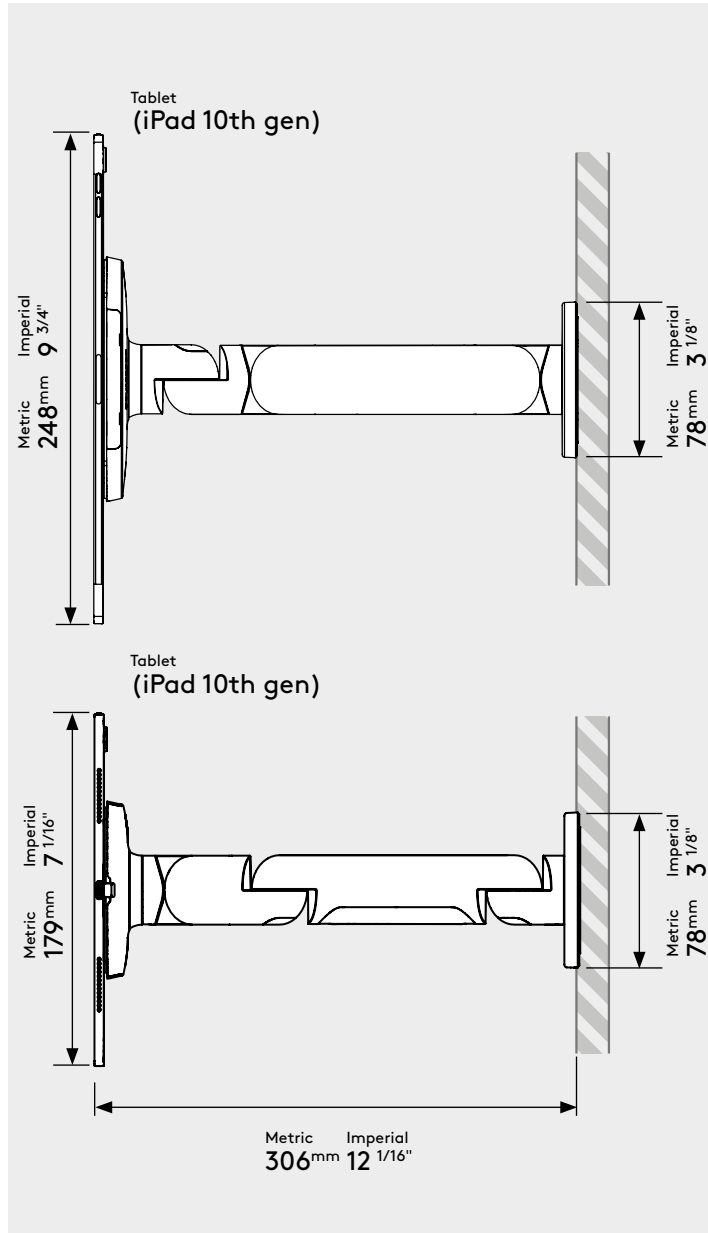

PRODUCT DATA SHEET - CORE REACH

bouncepad[®]

Tablet attachment:	Arm:	Mounting:	Packaged weight:	Colour:
Core	Reach	Not Applicable	0.91kg	White Black

Parts in the Box

Fixings Kit

Mounting Plate
Glass Filled Nylon

Case
PC/ABS Plastic

Sticker Pad
3M VHB Adhesive

Reach Arm
Powder coated Aluminium

Surface Mounting Kit
Powder coated Aluminium
PC/ABS Plastic