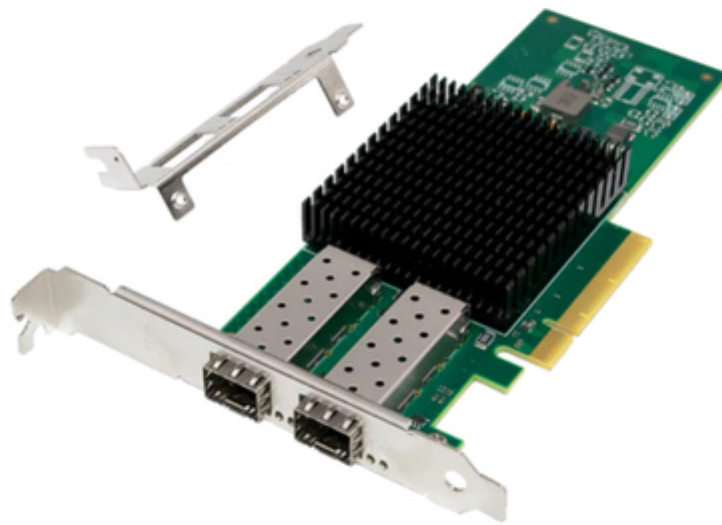

Product Datasheet

HPE P26262-B21 alternative Broadcom BCM975414A NIC
PCIe 3.0 x8 Dual Port 25GbE SFP28

- **Product Code:** P26262-B21-OS
- **Product EAN:** 5059902180346
- **Warranty:** Advanced Replacement - 2 Years

Technical Specifications

Ports & Interfaces

Connectivity Technology:

Wired

Host Interface:	PCI Express
Interface:	Ethernet
Fiber Optic Connector:	SFP28
PCI Version:	3

Network

Maximum Data Transfer Rate:	25000 Mbit/s
------------------------------------	--------------