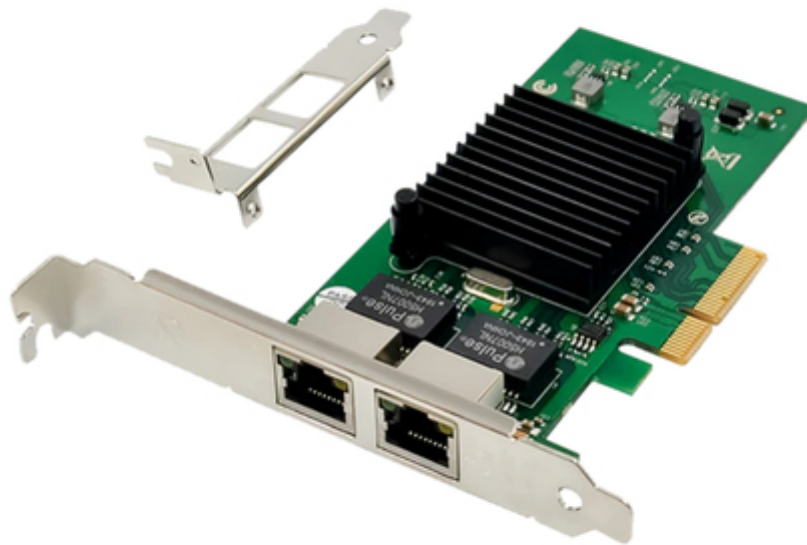

Product Datasheet

HPE 412648-B21 alternative Intel 82576 NIC PCIe 2.0 x4
Dual Port 1GbE RJ45

- **Product Code:** 412648-B21-OS
- **Product EAN:** 5059902179975
- **Warranty:** Advanced Replacement - 2 Years

Technical Specifications

Ports & Interfaces

Connectivity Technology:

Wired

Host Interface:	PCI Express
Interface:	Ethernet
Fiber Optic Connector:	RJ-45
PCI Version:	2

Network

Maximum Data Transfer Rate:	1000 Mbit/s
------------------------------------	-------------