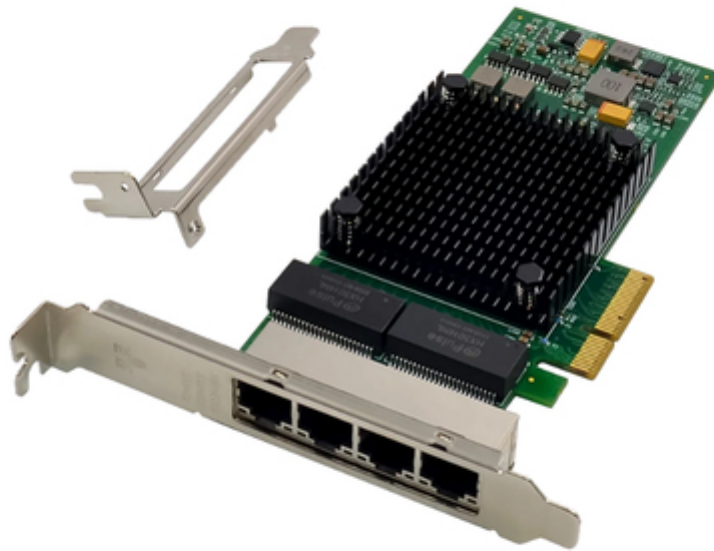

Product Datasheet

HPE 593722-B21 alternative Intel I350 NIC PCIe 2.1 x4 Quad Port 1GbE RJ45

- **Product Code:** 593722-B21-OS
- **Product EAN:** 5059902180049
- **Warranty:** Advanced Replacement - 2 Years

Technical Specifications

Ports & Interfaces

Connectivity Technology:

Wired

Host Interface:	PCI Express
Interface:	Ethernet
Fiber Optic Connector:	RJ-45
PCI Version:	2.1

Network

Maximum Data Transfer Rate:	1000 Mbit/s
------------------------------------	-------------