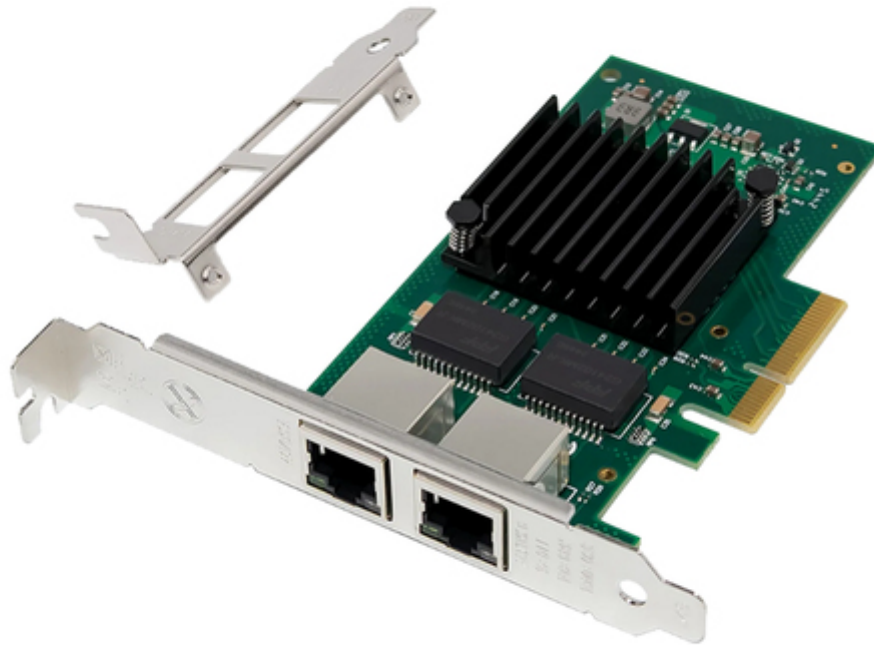

Product Datasheet

HPE 458492-B21 alternative Intel I350 NIC PCIe 2.1 x4 Dual Port 1GbE RJ45

- **Product Code:** 458492-B21-OS
- **Product EAN:** 5059902179982
- **Warranty:** Advanced Replacement - 2 Years