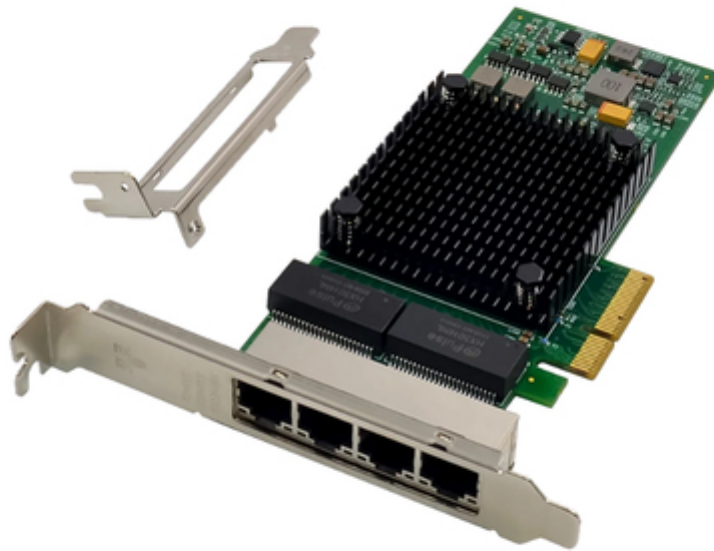

Product Datasheet

HPE 538696-B21 alternative Intel I350 NIC PCIe 2.1 x4 Quad Port 1GbE RJ45

- **Product Code:** 538696-B21-OS
- **Product EAN:** 5059902180018
- **Warranty:** Advanced Replacement - 2 Years

Technical Specifications

Ports & Interfaces

Connectivity Technology:

Wired

Host Interface:	PCI Express
Interface:	Ethernet
Fiber Optic Connector:	RJ-45
PCI Version:	2.1

Network

Maximum Data Transfer Rate:	1000 Mbit/s
------------------------------------	-------------