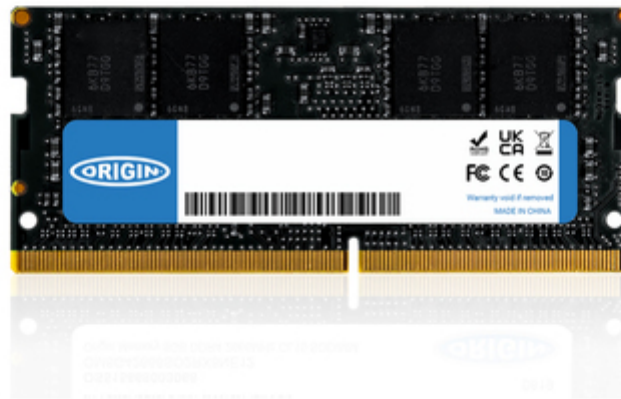

Product Datasheet

16GB DDR4 3200MHz SODIMM 1Rx8 Non-ECC 1.2V

- **Product Code:** KF432C16BB/16-OS
- **Product EAN:** 5059902182029
- **Warranty:** Return To Base - 20 Years

Origin Storage Matched Memory solutions are 100% guaranteed compatible for the target system, come with a lifetime warranty and are only manufactured using components from the top global manufacturers. Origin Matched Memory enables a cost effective upgrade process no matter the situation, whether your clients are re-purposing existing infrastructure or purchasing new systems looking to utilise the benefits offered by using compatible solutions vs the OEM Original. Origin Matched Memory is available in a wide breadth of generations covering DDR2, 3 & 4, and also in a variety of form factors covering SODIMM, FBDIMM, UDIMM, RDIMM and LRDIMM meaning that we can supply memory for nearly any laptop, desktop or server configuration.