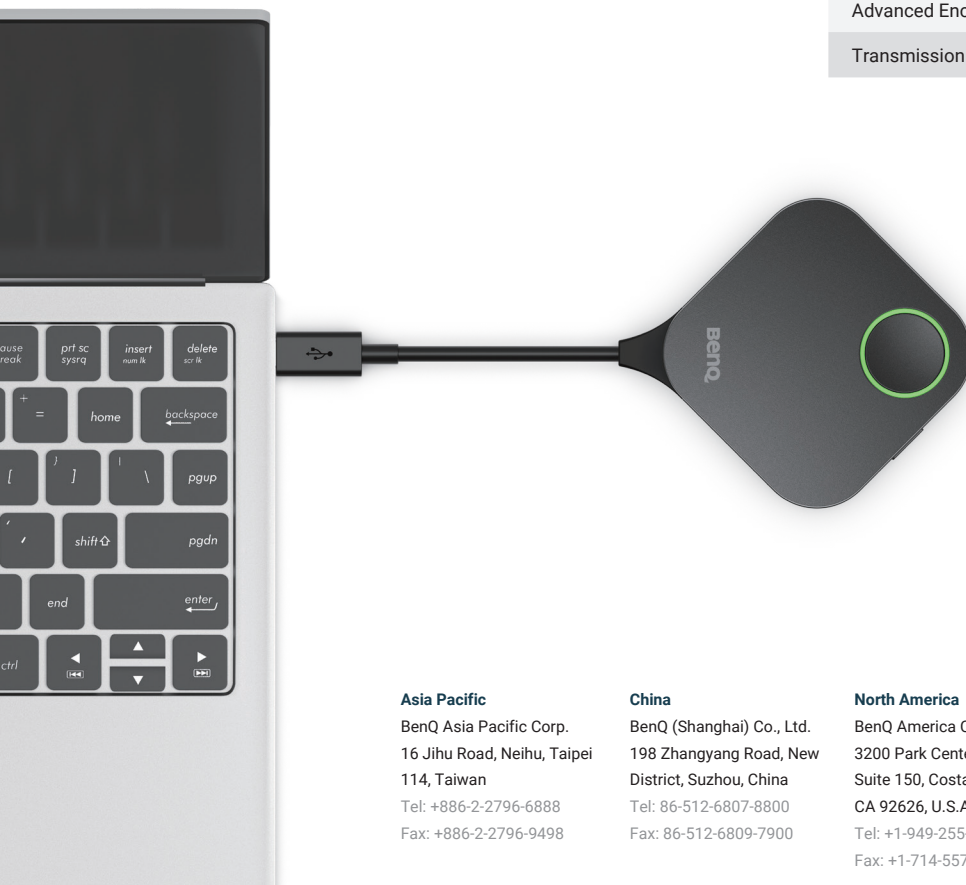

InstaShow Cradle

| | |
|------------|-----------------|
| Dimensions | 84.5x62.5x128mm |
| Weight | 568 g |

InstaShow Package

| | |
|------------------|------------------|
| Receiver | (x1) |
| Button | (x1) |
| Cradle | (x1) |
| Power Adapter | (x1) |
| Antenna | (x2), 2dbi, MIMO |
| HDMI Cable* | (x1) |
| Safety Statement | (x1) |

InstaShow Features

| | |
|--------------------------------------|----------------------|
| Video Outputs | HDMI 1.4 (with HDCP) |
| Maximum Output Resolution (Receiver) | Up to 4K 30Hz |
| WiFi Standard | 5 |
| Wireless Frequency | 5G |
| Wireless Data Rate (Maximum) | AC1200 (5G 867 Mbps) |
| Simultaneous Connections | 16 |
| WiFi Protected Access | WPA3 |
| Advanced Encryption Standard | AES128 |
| Transmission Distance | 15m |