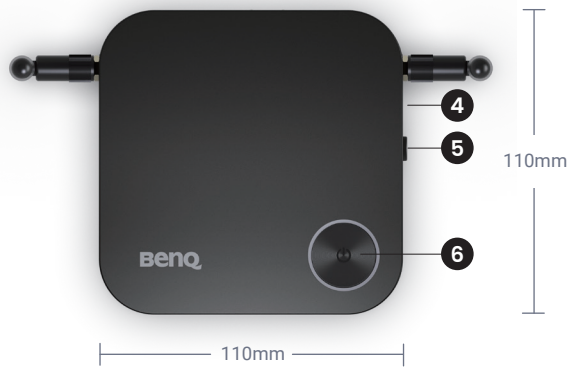

Dimensions & Connectivity

• Button

• Receiver

1. Present Key

2. USB-C Connector

3. Mode Key

4. Reset Button

5. Paring Key