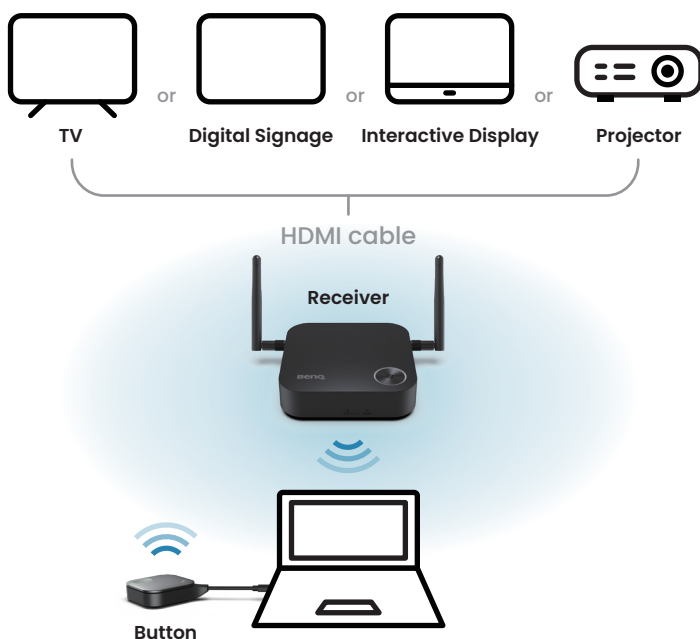

Dimensions & Connectivity

• Button

• Receiver

1. Present Key

2. USB-C Connector

3. Mode Key

4. Reset Button

5. Paring Key

6. Standby On/Off

7. USB for Touchback

8. RJ45

9. HDMI Out

10. USB C Power Port

3 Steps for One-Time Wireless Presentation Setup

Set up once—no need to rebuild for every meeting.

Steps:

1. Connect display to Receiver via HDMI cable

2. Plug Button into presenter's laptop

*Supports Windows, MacBook, or Chromebook systems.

3. Share content from presenter's laptop via Button

Specifications

InstaShow Button