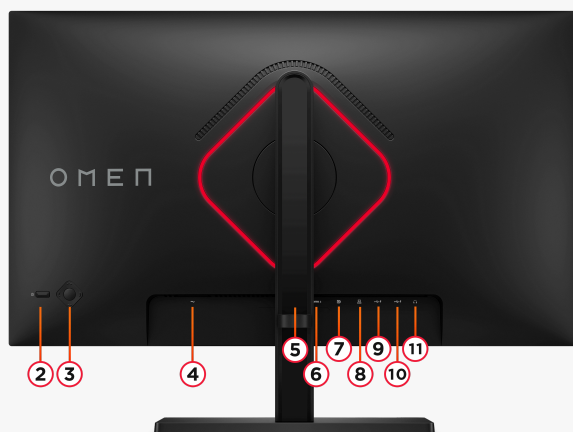

1. Power LED

- 2. Power button
- 3. Joypad OSD button
- 4. Power connector
- 5. HDMI 2.0 port
- 6. HDMI 2.0 port

- 7. DisplayPort™ 1.4
- 8. USB-B port
- 9. USB Type-A 5Gbps signaling rate (charging)
- 10. USB Type-A 5Gbps signaling rate (charging)
- 11. 3.5 mm headphone jack