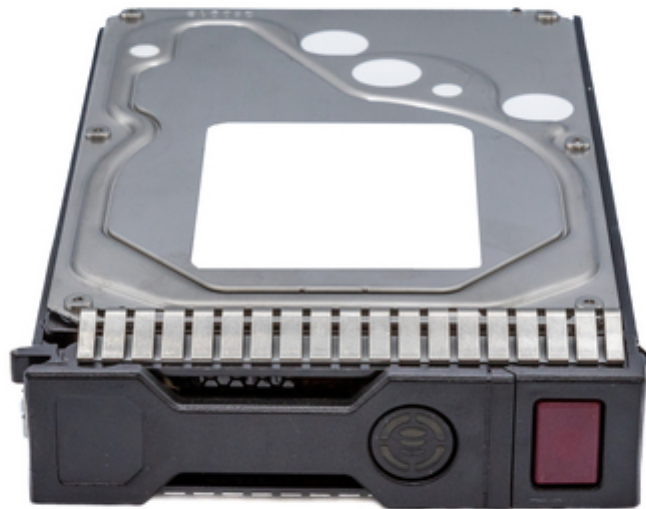

### Origin Storage HDD 22TB 3.5in NearLine SATA 7200RPM in Hot Swap Caddy

- **Product Code:** CPQ-22TBNLSA/7-S8
- **Product EAN:** 5059902143310
- **Warranty:** 5 Year Advanced

Origin Storage Ltd manufactures a full range of Matched Hard Drive & Solid State Solutions for most major branded Servers, laptops and desktops, such as Dell, HP, Toshiba, and Lenovo. All of our Matched Drive Solutions come with up to 5 years advanced replacement warranty and also come with free pre and post sales technical support. We can supply replacements or upgrades in form factors of 2.5" or 3.5" with either SATA or SAS interfaces, available in a range of capacities and spin speeds. All our Matched Drive Solutions are just that, matched to the system you have for 100% compatibility, right first time, every time!

## Features

<b>HDD Capacity:</b>	22 TB
<b>HDD Speed:</b>	7200 RPM
<b>HDD Size:</b>	3.5"
<b>Interface:</b>	NL-SATA
<b>Type:</b>	HDD
<b>Component For:</b>	Server/workstation
<b>Hot-swap:</b>	No
<b>Storage Drive Buffer Size:</b>	512 MB
<b>HDD Interface Transfer Rate:</b>	6 Gbit/s