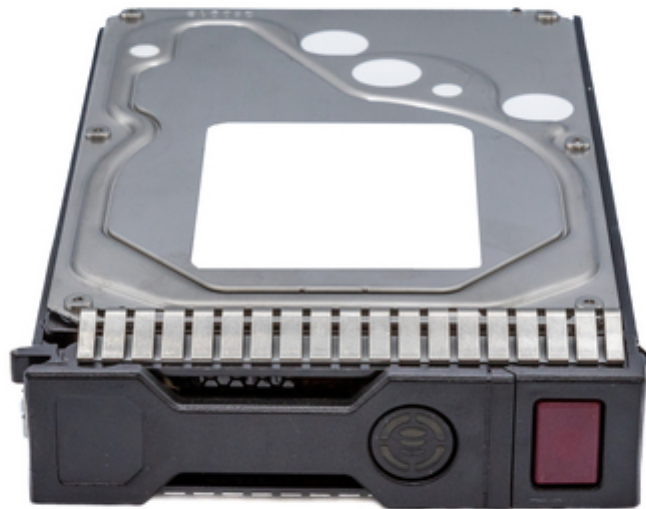

Product Datasheet

Origin Storage HDD 16TB 3.5in NearLine SATA 7200RPM in Hot Swap Caddy

- **Product Code:** CPQ-16TBNLSA/7-S8
- **Product EAN:** 5059902143280
- **Warranty:** 5 Year Advanced

Origin Storage Ltd manufactures a full range of Matched Hard Drive & Solid State Solutions for most major branded Servers, laptops and desktops, such as Dell, HP, Toshiba, and Lenovo. All of our Matched Drive Solutions come with up to 5 years advanced replacement warranty and also come with free pre and post sales technical support. We can supply replacements or upgrades in form factors of 2.5" or 3.5" with either SATA or SAS interfaces, available in a range of capacities and spin speeds. All our Matched Drive Solutions are just that, matched to the system you have for 100% compatibility, right first time, every time!

Technical Specifications

Features

HDD Capacity:	16 TB
HDD Speed:	7200 RPM
HDD Size:	3.5"
Interface:	NL-SATA
Type:	HDD
Component For:	Server/workstation
Hot-swap:	No
Storage Drive Buffer Size:	256 MB
HDD Interface Transfer Rate:	6 Gbit/s