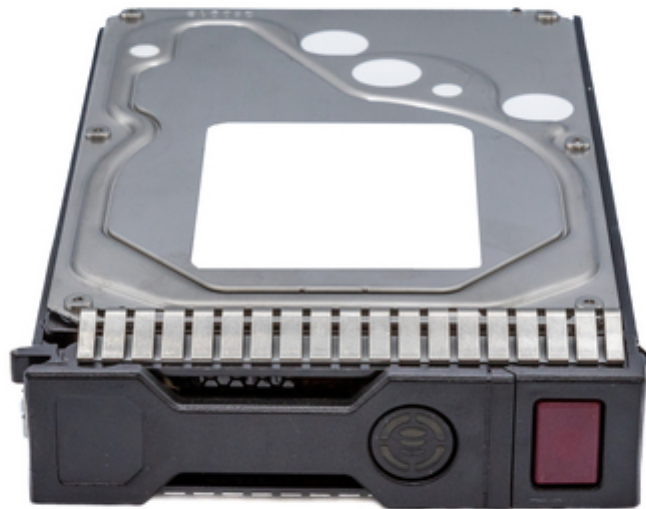

Product Datasheet

Origin Storage HDD 14TB 3.5in NearLine SATA 7200RPM in Hot Swap Caddy

- **Product Code:** CPQ-14TBNLSA/7-S8
- **Product EAN:** 5059902143273
- **Warranty:** 5 Year Advanced

Origin Storage Ltd manufactures a full range of Matched Hard Drive & Solid State Solutions for most major branded Servers, laptops and desktops, such as Dell, HP, Toshiba, and Lenovo. All of our Matched Drive Solutions come with up to 5 years advanced replacement warranty and also come with free pre and post sales technical support. We can supply replacements or upgrades in form factors of 2.5" or 3.5" with either SATA or SAS interfaces, available in a range of capacities and spin speeds. All our Matched Drive Solutions are just that, matched to the system you have for 100% compatibility, right first time, every time!

Technical Specifications

Features

HDD Capacity:	14 TB
HDD Speed:	7200 RPM
HDD Size:	3.5"
Interface:	NL-SATA
Type:	HDD
Component For:	Server/workstation
Hot-swap:	No
Storage Drive Buffer Size:	256 MB
HDD Interface Transfer Rate:	6 Gbit/s