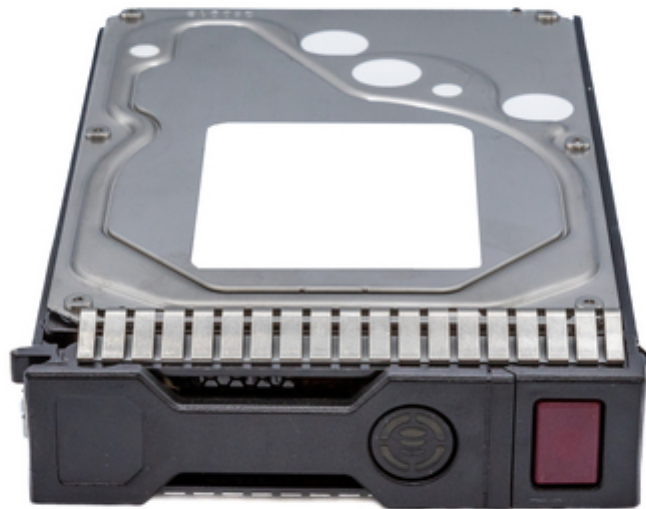

Product Datasheet

Origin Storage HDD 26TB 3.5in NearLine SAS 7200RPM in Hot Swap Caddy

- **Product Code:** CPQ-26TBNLS/7-S8
- **Product EAN:** 5059902143266
- **Warranty:** 5 Year Advanced

Origin Storage Ltd manufactures a full range of Matched Hard Drive & Solid State Solutions for most major branded Servers, laptops and desktops, such as Dell, HP, Toshiba, and Lenovo. All of our Matched Drive Solutions come with up to 5 years advanced replacement warranty and also come with free pre and post sales technical support. We can supply replacements or upgrades in form factors of 2.5" or 3.5" with either SATA or SAS interfaces, available in a range of capacities and spin speeds. All our Matched Drive Solutions are just that, matched to the system you have for 100% compatibility, right first time, every time!

Technical Specifications

Features

HDD Capacity:	26 TB
HDD Speed:	7200 RPM
HDD Size:	3.5"
Interface:	NL-SAS
Type:	HDD
Component For:	NAS
Hot-swap:	No
Storage Drive Buffer Size:	512 MB
HDD Interface Transfer Rate:	12 Gbit/s