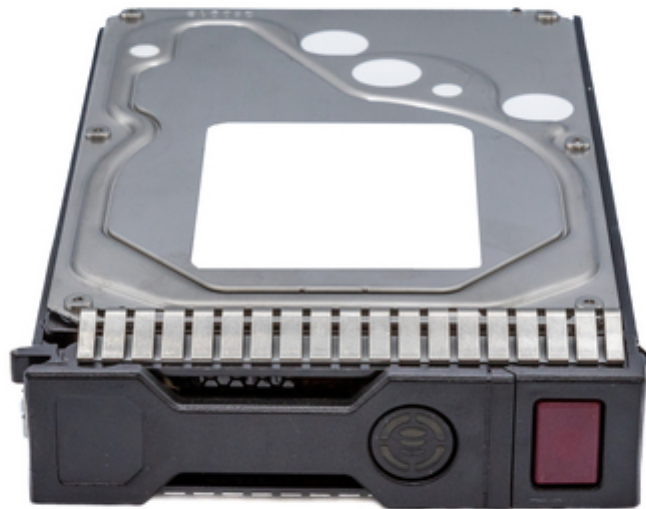

Product Datasheet

Origin Storage HDD 20TB 3.5in NearLine SAS 7200RPM in Hot Swap Caddy

- **Product Code:** CPQ-20TBNLS/7-S8
- **Product EAN:** 5059902143235
- **Warranty:** 5 Year Advanced

Origin Storage Ltd manufactures a full range of Matched Hard Drive & Solid State Solutions for most major branded Servers, laptops and desktops, such as Dell, HP, Toshiba, and Lenovo. All of our Matched Drive Solutions come with up to 5 years advanced replacement warranty and also come with free pre and post sales technical support. We can supply replacements or upgrades in form factors of 2.5" or 3.5" with either SATA or SAS interfaces, available in a range of capacities and spin speeds. All our Matched Drive Solutions are just that, matched to the system you have for 100% compatibility, right first time, every time!

Technical Specifications

Features

HDD Capacity:	20 TB
HDD Speed:	7200 RPM
HDD Size:	3.5"
Interface:	NL-SAS
Type:	HDD
Component For:	NAS
Hot-swap:	No
Storage Drive Buffer Size:	256 MB
HDD Interface Transfer Rate:	12 Gbit/s