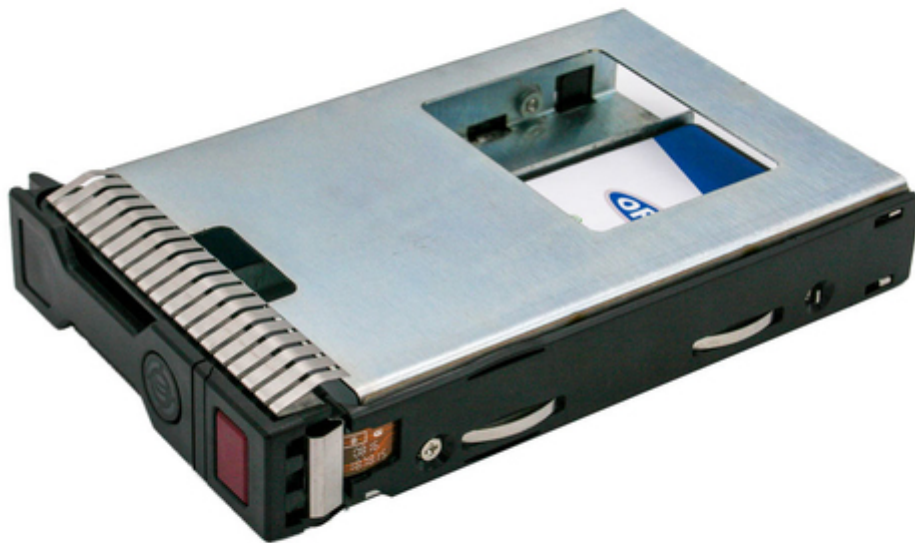

### Origin Storage SSD 30.72TB 3.5in SAS 1DWPD in Hot Swap Caddy

- **Product Code:** CPQ-30720ESASRI-S8
- **Product EAN:** 5059902143648
- **Warranty:** 5 Year Advanced

Read Intensive SSDs (RI) are less expensive but also offer less endurance.