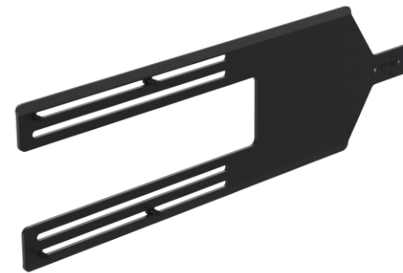

Kiosk straight bracket Landscape 15 to 22" - 17

SPK512-17

Fixed to the top module, this landscape bracket allows for any make of payment device to be attached to a MultiGrip plate on the side of the kiosk

Landscape-oriented bracket for securely mounting displays between 15" and 22".

Compatible with MultiGrip plates for flexible payment terminal installation.

VESA-compatible and attaches to the kiosk top module.

Suitable for both floor and counter-mounted kiosk configurations.

5-year warranty.

Product Specifications

Colour Name	Black
Colour Type	Glossy
Main material	Metal
Product Version	1.0
Screen size supported	15", 17", 19", 21", 22"
Mounting	VESA
Mounting Type	Floor, Counter
Units per Box	10
Unit Weight	0.65 kg
Box Weight	6.98 kg
Warranty	5 Years

Product Dimensions

Unit Depth	5.7 mm
Unit Height	405 mm
Unit Weight	0.65 kg

Package Dimensions

Box Depth	599 mm
Box Height	148 mm
Box Width	264 mm

Made in the EU

www.ergonomic.solutions