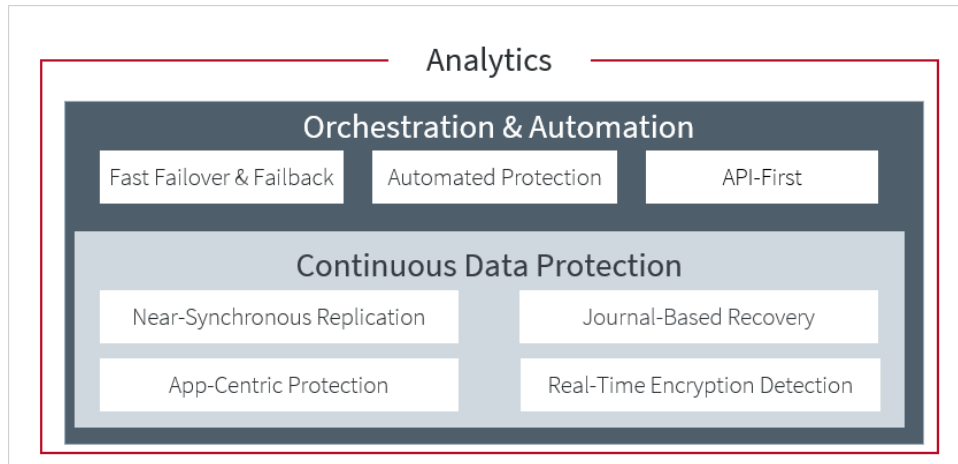

HPE Zerto Analytics

Models

Hewlett Packard Enterprise is making the following HPE Zerto Software SKUs available:

SKU Index (For SKUs details, click below)

Perpetual SKUs

- [HPE Zerto Advanced Resilience Edition](#)
- [HPE Zerto Enterprise Cloud Edition](#)

Subscription SKUs

- [HPE Zerto Advanced Resilience Edition Premium Subscription](#)
- [HPE Zerto Enterprise Cloud Edition Premium Subscription](#)

HPE Zerto Co Term Subscription

- [HPE Zerto Advanced Resilience Edition Premium Subscription Co Term](#)
- [HPE Zerto Advanced Resilience Edition Upgrade Premium Subscription Co Term](#)
- [HPE Zerto Enterprise Cloud Edition Premium Subscription Co Term](#)
- [HPE Zerto Enterprise Cloud Edition Offline Premium Subscription Co Term](#)

Additional SKUs

- [HPE Zerto Migration / Upgrade Software](#)
- [Zerto for Managed Service Providers (MSPs)](#)
- [HPE Zerto Professional Services](#)
- [HPE Zerto Education Services](#)

HPE Tech Care Service

1. [HPE Tech Care Service](#)
2. ---