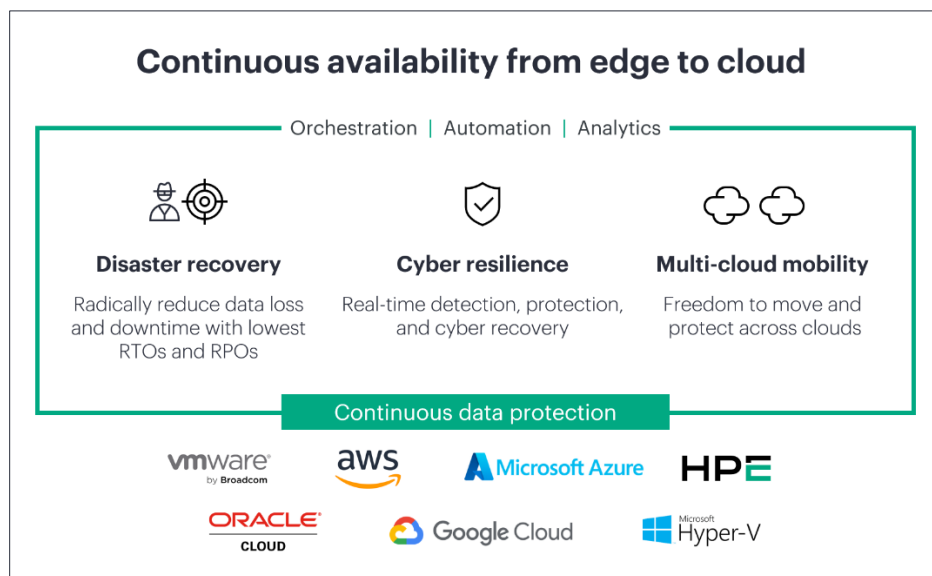

Overview

Minimize downtime and data loss

Recover everything from files and folders, applications, or entire sites quickly with HPE Zerto’s ability to deliver RTOs of minutes and RPOs of just seconds. Whether a disruption is planned or unplanned, HPE Zerto enables organizations to resume business and operations quickly, at scale, and across multiple sites, both on-premises and in the cloud.

Become cyber resilient

Unlike other disruptions, cyberattacks such as ransomware can intentionally target your ability to recover. With HPE Zerto, being resilient goes beyond RTOs and RPOs with real-time encryption detection, secure on-premises immutable extended journal copies, integrations with cyber security solutions like CrowdStrike, and the HPE Cyber Resilience Vault for all levels of recovery protection.

Achieve multi-cloud mobility

Whether looking to permanently migrate workloads or just recover them temporarily from on premises-to-cloud, cloud-to-cloud, or cloud-to-on premises, HPE Zerto enables organizations to unlock their multi-cloud and hybrid-cloud strategies. Supporting both VMware on cloud and native cloud infrastructure as a service (IaaS), HPE Zerto allows movement of workloads and their applications to, from, and within the cloud with only a few minutes of downtime.

Optimize with orchestration and automation

HPE Zerto combines an API-first software strategy with built-in automation and orchestration to scale protection quickly and easily for tens to thousands of virtual machines across multiple sites. From ease of deployment to ease of integration to ease of management HPE Zerto enables protection of entire sites and recovery across sites at enterprise scale while supporting RPOs of seconds and RTOs of minutes.