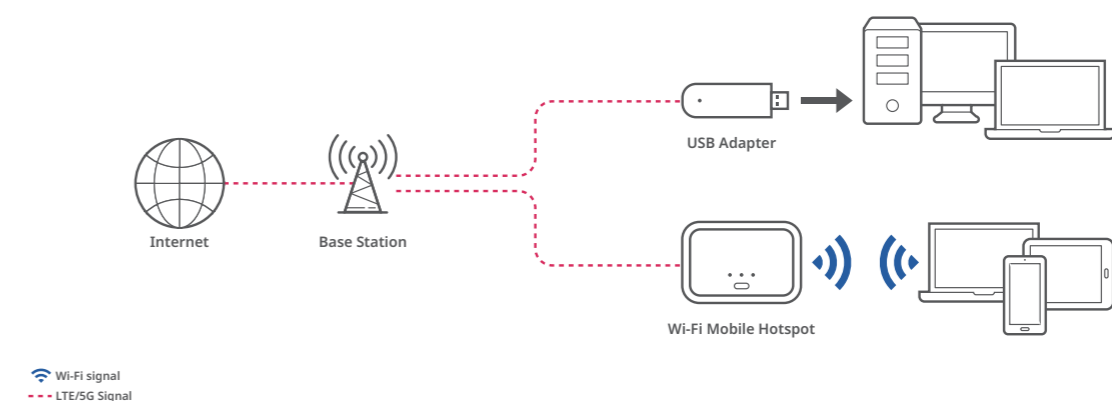

4G LTE N300 Wi-Fi Mobile Hotspot

DWR-932W

- Uses a SIM card to connect to the Internet
- Compatible with 802.11n/g/b wireless devices
- Type-C port for easy charging
- Up to five hours of battery in one charge
- microSD card for storage expansion

USB Adapter /

5G NR USB Adapter

D501

- Fast Internet speeds with 5G technology
- Easy installation via USB type C
- Flexible and mobile for on-the-go 5G access
- Compatible with Windows and Mac OS
- Built-in SIM card slot

4G LTE USB Adapter

DWM-222W

- Integrated SIM card slot
- 4G LTE with up to 150 Mbps* download
- USB 2.0 port
- microSD card for storage expansion

Connection Diagram

Product Specifications / Fixed Wireless Access Series