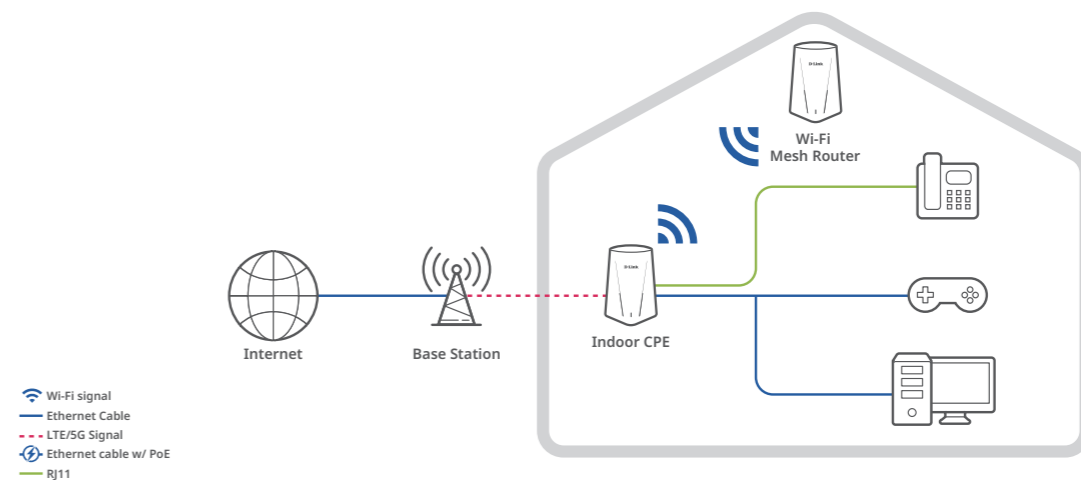

- Wi-Fi 6 speeds up to 3 Gbps**
- High-Speed connectivity with gigabit LAN/WAN ports

AX1500 4G CAT6
Smart Router
G416

- 4G LTE CAT6 Connectivity at up to 300 Mbps
- Wi-Fi 6 (802.11AX) Support, up to 1500 Mbps
- 1 x 10/100/1000 Gigabit Ethernet WAN Port with automatic failover

AX1500 4G
Smart Router
G415

- 4G LTE CAT4 Connectivity at up to 150 Mbps
- Wi-Fi 6 (802.11AX) Support, up to 1500 Mbps
- 1 x 10/100/1000 Gigabit Ethernet WAN Port with automatic failover

N300 4G
Smart Router
G403

- 4G LTE CAT4 Connectivity at up to 150 Mbps
- Support Wi-Fi 4 (802.11n), Speed up to 300 Mbps
- 1 x 10/100 Mbps Ethernet WAN Port with automatic failover

Connection Diagram

On-the-go Internet Series

Stay connected wherever you are with D-Link's On-the-go Internet series, featuring the USB Adapter and Wi-Fi Mobile Hotspot. These devices offer fast and reliable Internet access using advanced 4G/5G technology, ideal for mobile professionals and frequent travelers. They eliminate the need for fixed-line infrastructure, providing high-speed broadband on the move. Perfect for online gaming, video conferencing, and seamless Internet browsing, these products ensure you stay connected in any location.