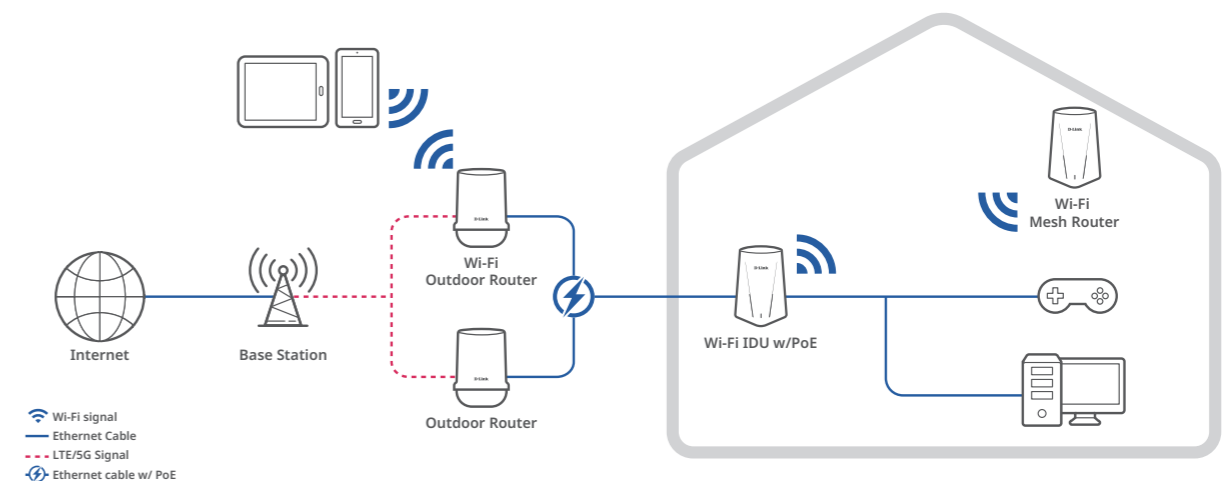

5G NR Outdoor Router

DWP-1010

- High-Speed 5G NR
- IP67 Weatherproof
- 5G/LTE Dual Mode Support

DWP-1010KT

DWP-1010

+

X530P

5G NR Outdoor Router

DWP-1010

- High-Speed 5G NR
- IP67 Weatherproof
- 5G/LTE Dual Mode Support

AX3000 Wi-Fi 6 PoE Router

X530P

- Wi-Fi 6 speeds up to 3 Gbps**
- Dual Gigabit Ports
- Expanded Coverage
- PoE Power Supply

Connection Diagram

Indoor CPE Series

Utilizing ultra-fast 5G speeds and reliable Wi-Fi 6 connectivity, the D-Link Indoor CPE series provides exceptional Internet performance. The built-in 5G/LTE antenna and SIM slot ensure seamless connectivity and wide coverage. You can stream 4K and 8K content effortlessly, download large files rapidly, and support multiple devices without compromising speed. Enjoy lag-free online gaming, smooth video conferencing, and flawless smart home device integration. Easy installation, enhanced security features, and broad device compatibility make it perfect for modern digital needs in homes and offices.

Ultra-Fast 5G Speed

Sub-6 GHz 5G NR and Wi-Fi 6 technology to deliver faster speeds.

Low Latency

5G Technology engineered for real-time applications with ultra-low latency.

Plug & Play

A built-in SIM slot enables you to access high-speed 5G and Wi-Fi networks anywhere.