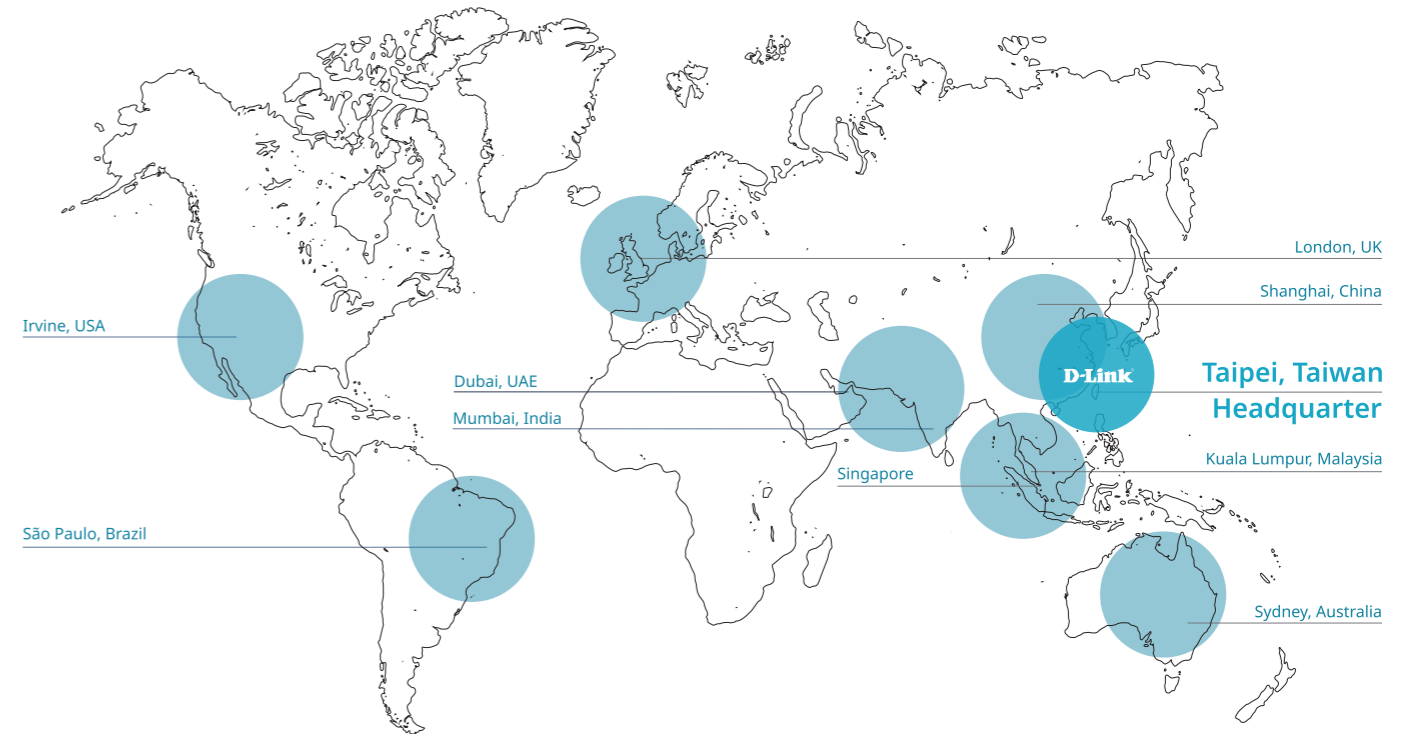

35+ Years of networking experience

90 Sales offices in 43 countries

30 RMA centers

1590+ Employees globally

Broadband Without Boundaries: Fixed and Mobile Solutions

Explore the future of connectivity with D-Link's advanced 4G/5G solutions through two specialized solutions: Fixed-Wireless Access and On-the-go Internet. Each is crafted to deliver fast, flexible Internet regardless of location. Fixed-Wireless Access efficiently closes the 'last mile' gap, enhancing coverage in remote areas without extensive infrastructure, making it ideal for expanding network reach in underserved locations. On-the-go Internet offers reliable, high-speed connectivity for those needing Internet access while on the move, ensuring you stay connected wherever life takes you.