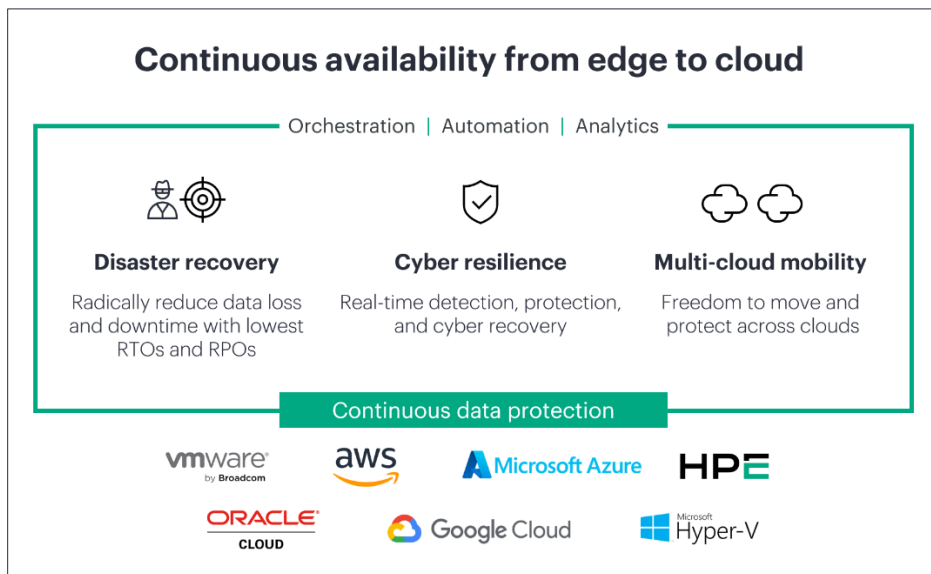

Overview

Minimize downtime and data loss

Recover everything from files and folders, applications, or entire sites quickly with HPE Zerto’s ability to deliver RTOs of minutes and RPOs of just seconds. Whether a disruption is planned or unplanned, HPE Zerto enables organizations to resume business and operations quickly, at scale, and across multiple sites, both on-premises and in the cloud.

Become cyber resilient

Unlike other disruptions, cyberattacks such as ransomware can intentionally target your ability to recover. With HPE Zerto, being resilient goes beyond RTOs and RPOs with real-time encryption detection, secure on-premises immutable extended journal copies, integrations with cyber security solutions like CrowdStrike, and the HPE Cyber Resilience Vault for all levels of recovery protection.

Achieve multi-cloud mobility

Whether looking to permanently migrate workloads or just recover them temporarily from on premises-to-cloud, cloud-to-cloud, or cloud-to-on premises, HPE Zerto enables organizations to unlock their multi-cloud and hybrid-cloud strategies. Supporting both VMware on cloud and native cloud infrastructure as a service (IaaS), HPE Zerto allows movement of workloads and their applications to, from, and within the cloud with only a few minutes of downtime.

Optimize with orchestration and automation

HPE Zerto combines an API-first software strategy with built-in automation and orchestration to scale protection quickly and easily for tens to thousands of virtual machines across multiple sites. From ease of deployment to ease of integration to ease of management HPE Zerto enables protection of entire sites and recovery across sites at enterprise scale while supporting RPOs of seconds and RTOs of minutes.