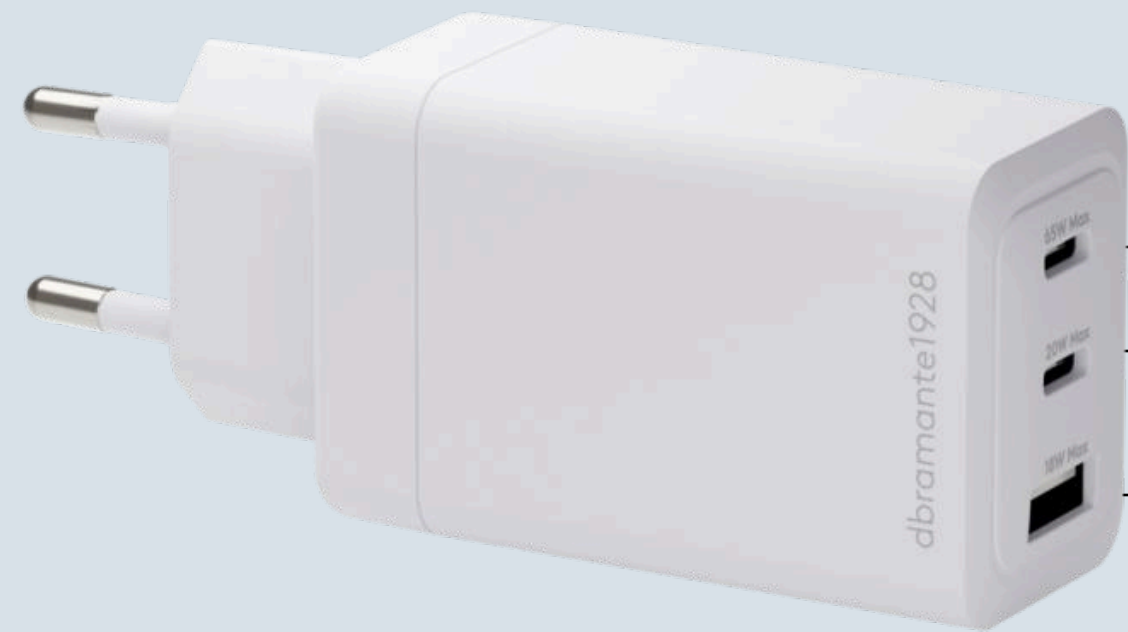

RECHARGEIT

CI65EUBL7232

re-charge IT

EU Wall Charger - 2 x USB-C 65W + 1 x USB-A - White

TOTAL MAX
OUTPUT
65W

USB-C1: MAX OUTPUT 65W

USB-C2: MAX OUTPUT 20W

USB-A: MAX OUTPUT 18W

USB-C1
MAX 65W

USB-C1
45W

USB-C2
20W

USB-C1
45W

USB-C2
7.5W

USB-A
7.5W

dbramante1928

towards a sustainable future