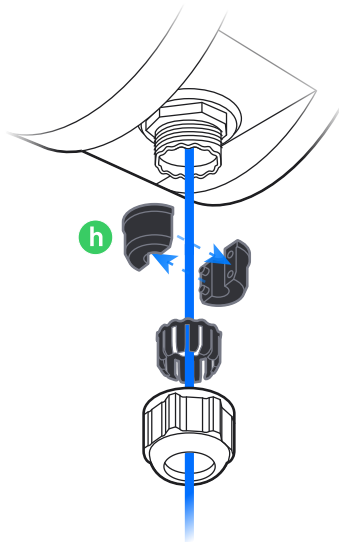

1

2

3

4

UniFi Outdoor Patch Cable

[Buy >](#)

5

Ø3.3~4.5 mm
(Ø0.13~0.18")

Ø4.5~6.5 mm
(Ø0.18~0.25")

6

7

8

9

Internet

UniFi Cloud Gateway

Switching