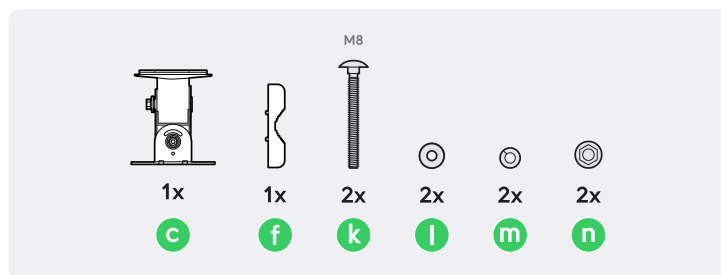

1

2

3

4

UniFi Outdoor Patch Cable

[Buy >](#)

5

Ø3.3~4.5 mm
(Ø0.13~0.18")

Ø4.5~6.5 mm
(Ø0.18~0.25")

6

7

8

9

Internet

UniFi Cloud Gateway

Switching