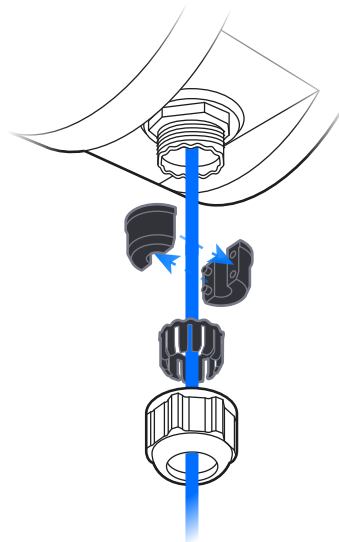

1

2

3

4

UniFi Outdoor Patch Cable

[Buy >](#)

5

Ø3.3~4.5 mm
(Ø0.13~0.18")

Ø4.5~6.5 mm
(Ø0.18~0.25")

6

7

8

9

Internet

UniFi Cloud Gateway

Switching