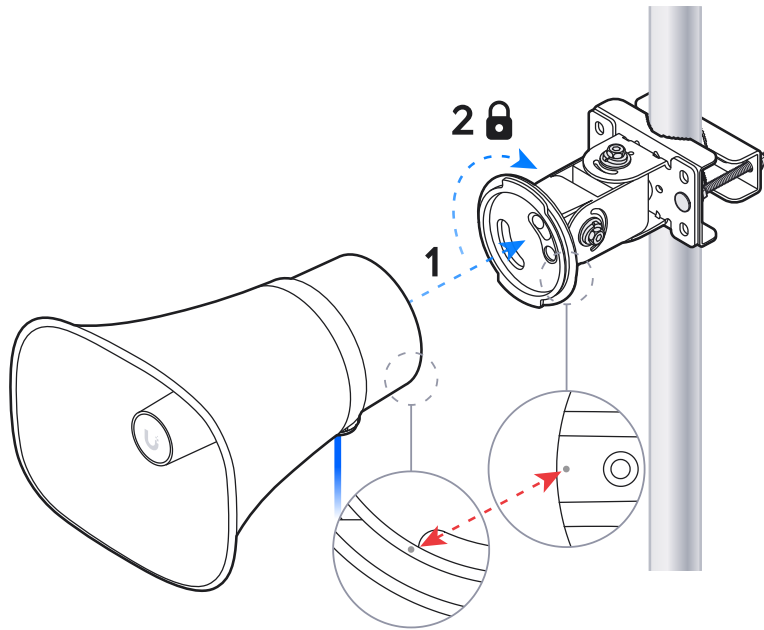

Ø4.5~6.5 mm
(Ø0.18~0.25")

6

7

8

9

Internet

UniFi Cloud Gateway

Switching