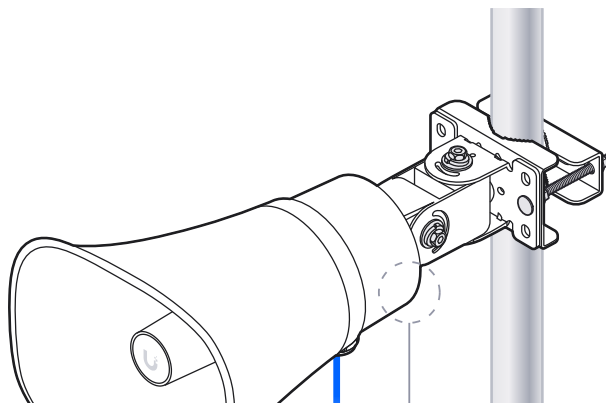

Ø4.5~6.5 mm
(Ø0.18~0.25")

6

7

8

9

Internet

UniFi Cloud Gateway

Switching