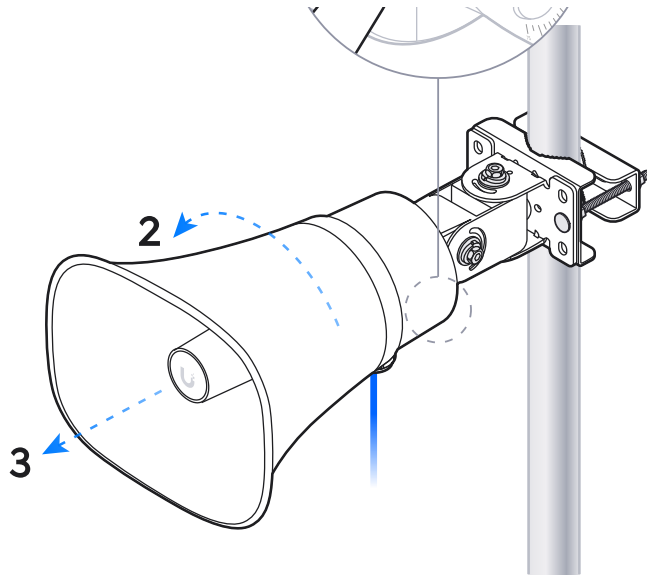

If you need further assistance, visit our [Help Center](#) or contact [Ubiquiti Support](#).