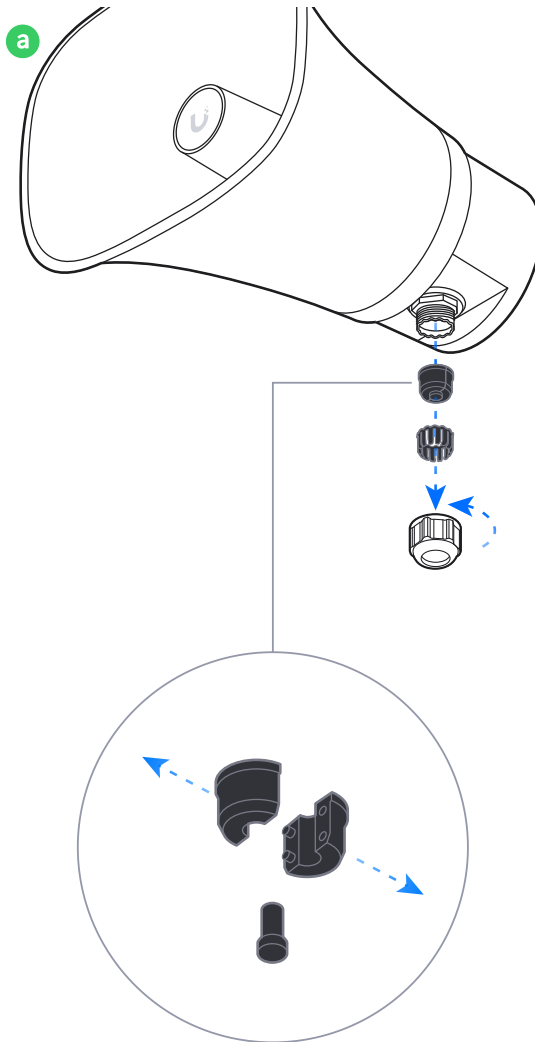

1

2

3

4

UniFi Outdoor Patch Cable

[Buy >](#)

5

Ø3.3~4.5 mm
(Ø0.13~0.18")

Ø4.5~6.5 mm
(Ø0.18~0.25")

6

7

8

9

Internet

UniFi Cloud Gateway

Switching