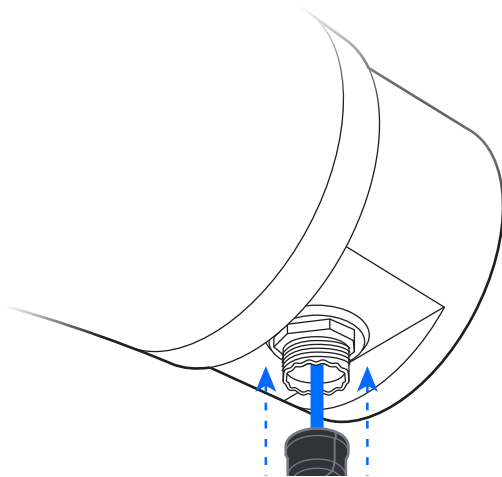

1

2

3

4

UniFi Outdoor Patch Cable

[Buy >](#)

5

Ø3.3~4.5 mm
(Ø0.13~0.18")

Ø4.5~6.5 mm
(Ø0.18~0.25")

6

7

8

9

Internet

UniFi Cloud Gateway

Switching