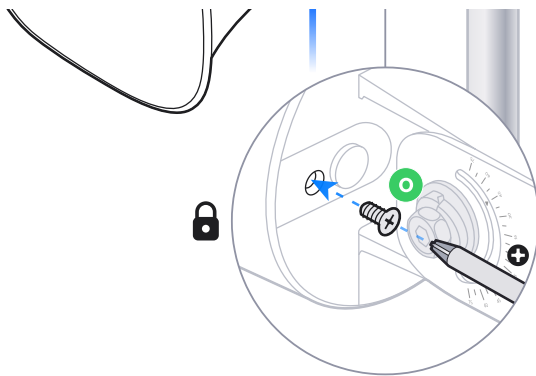

Ø4.5~6.5 mm
(Ø0.18~0.25")

6

7

8

9

Internet

UniFi Cloud Gateway

Switching