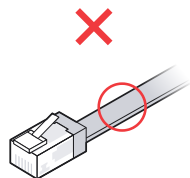

1

2

3

4

UniFi Outdoor Patch Cable

[Buy >](#)

5

Ø3.3~4.5 mm
(Ø0.13~0.18")

Ø4.5~6.5 mm
(Ø0.18~0.25")

6

7

8

9

Internet

UniFi Cloud Gateway

Switching