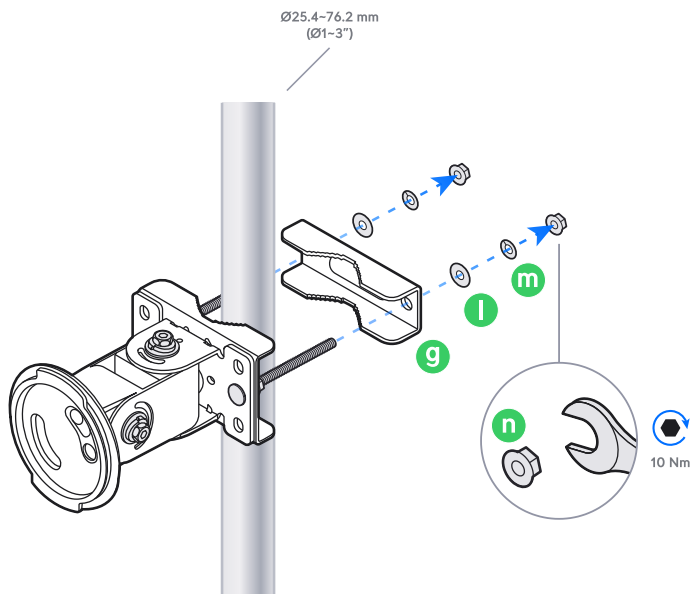

1

2

3

4

UniFi Outdoor Patch Cable

[Buy >](#)

5

Ø3.3~4.5 mm
(Ø0.13~0.18")

Ø4.5~6.5 mm
(Ø0.18~0.25")

6

7

8

9

Internet

UniFi Cloud Gateway

Switching