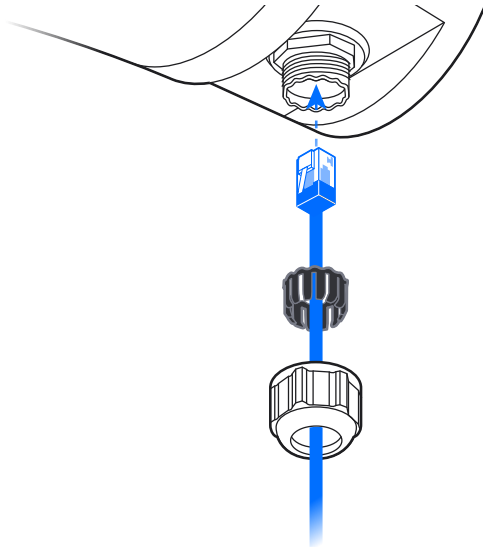

1

2

3

4

UniFi Outdoor Patch Cable

[Buy >](#)

5

Ø3.3~4.5 mm
(Ø0.13~0.18")

Ø4.5~6.5 mm
(Ø0.18~0.25")

6

7

8

9

Internet

UniFi Cloud Gateway

Switching