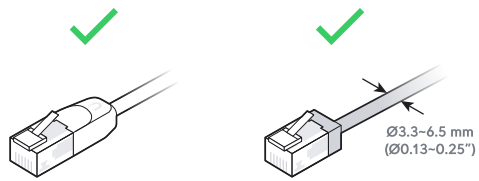

1

2

3

4

UniFi Outdoor Patch Cable

[Buy >](#)

5

Ø3.3~4.5 mm
(Ø0.13~0.18")

Ø4.5~6.5 mm
(Ø0.18~0.25")

6

7

8

9

Internet

UniFi Cloud Gateway

Switching