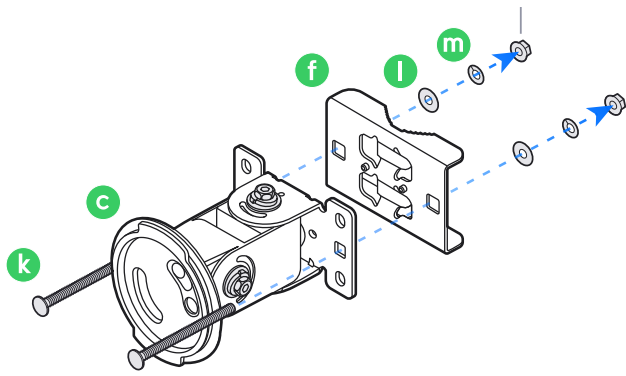

1

2

3

4

UniFi Outdoor Patch Cable

[Buy >](#)

5

Ø3.3~4.5 mm
(Ø0.13~0.18")

Ø4.5~6.5 mm
(Ø0.18~0.25")

6

7

8

9

Internet

UniFi Cloud Gateway

Switching