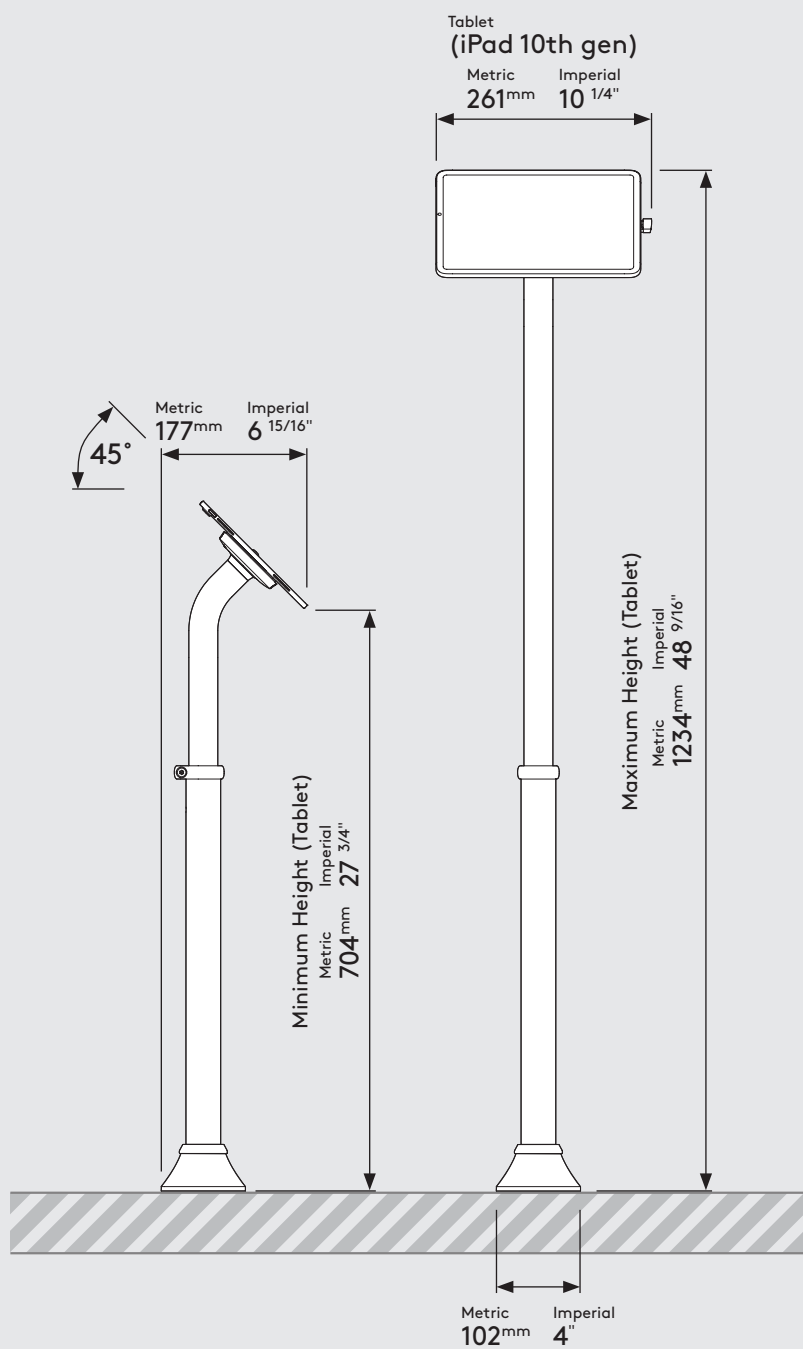

PRODUCT DATA SHEET - CORE ELEVATE SLIM

bouncepad®

Tablet attachment:	Arm:	Mounting:	Packaged weight:	Colour:
Core	Elevate Slim	Fixing from Above	6.66kg	White Black

Maximum Height (Centre of Screen): **Metric 1170mm** **Imperial 46 1/16"**

Minimum Height (Centre of Screen): **Metric 780mm** **Imperial 30 11/16"**

Tablet
(iPad 10th gen)

Metric 261mm **Imperial 10 1/4"**

Parts in the Box