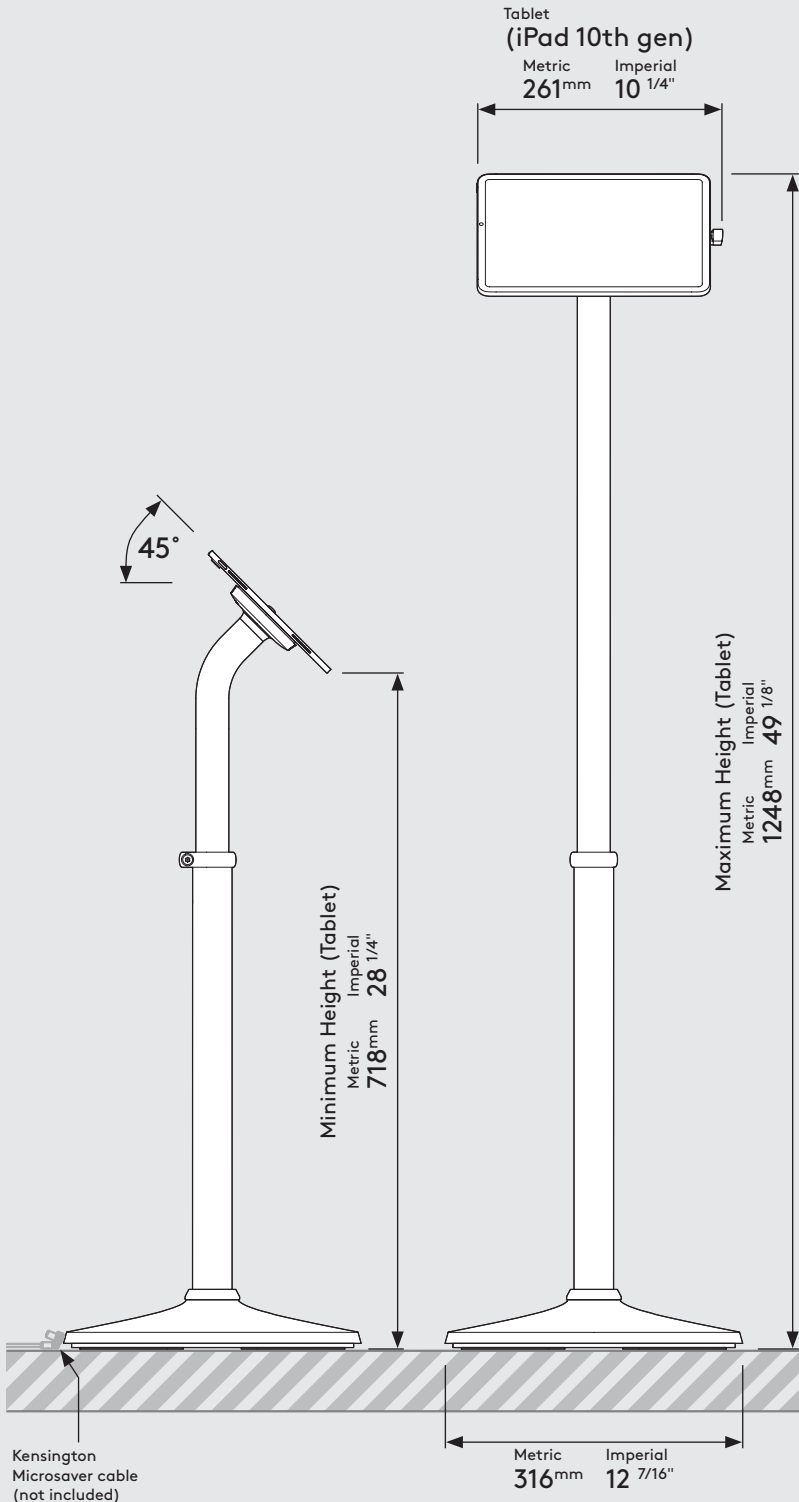

PRODUCT DATA SHEET - CORE ELEVATE

bouncepad®

Tablet attachment:	Arm:	Mounting:	Packaged weight:	Colour:
Core	Elevate	Not Applicable	13.31kg	White Black

Maximum Height (Centre of Screen):

Metric	Imperial
1180mm	46 7/16"

Minimum Height (Centre of Screen):

Metric	Imperial
790mm	31 1/8"

Tablet
(iPad 10th gen)

Metric	Imperial
261mm	10 1/4"

Parts in the Box