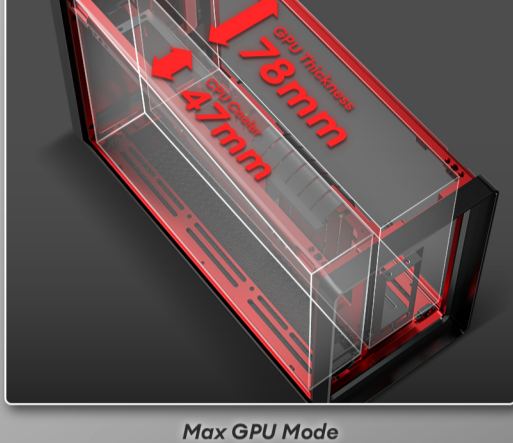

Max GPU Mode