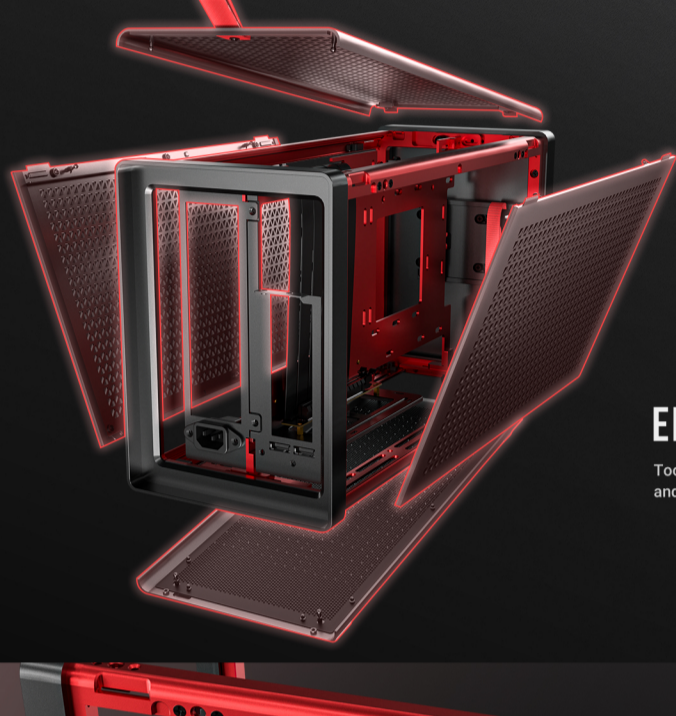

EFFORTLESS ACCESSIBILITY

Tool-free side panels allow quick, easy access for upgrades and maintenance.