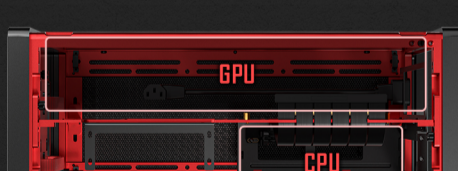

Performance 1 M

Black MINI - ITX Gaming Case

OPTIMAL AIRFLOW AND AESTHETICS

Perforated panels keep your system cool with a refined, modern touch. Engineered for quiet confidence and clean style.

ADJUSTABLE CENTRAL MOUNT

GENEROUS GPU COMPATIBILITY

Built to fit some of the largest GPUs, delivering the power and performance your build demands.

EFFORTLESS ACCESSIBILITY

Tool-free side panels allow quick, easy access for upgrades and maintenance.

VERSATILE FAN SUPPORT

SLEEK AND UNOBTRUSIVE

A minimalist, understated design that blends effortlessly into any setup.

REFINED ALUMINUM FINISH

ROBUST CONSTRUCTION

Crafted with a fully CNC-machined chassis for durability and reliability you can trust.

EXTENSIVE INTERIOR

• Motherboard support	ITX
• GPU Max Length	≤ 350mm
• Max CPU Cooler Height	≤ 85mm (40mm Max GPU Thickness)
• Max GPU Thickness	≤ 78mm (47mm Max CPU Cooler Height)
• Total GPU Thickness + CPU Cooler Height	125mm
• Max PSU Size	130 x 125 x 63.5mm / SFX-L & SFX only
• 2.5"	1

DIMENSIONS

424 x 175 x 260 mm (DWH)

SPECIFICATION

Main Spec		Fan Support	
Motherboard Support	ITX	Bottom	120mm x 2 / 140mm x 2
Form Factor	Mini ITX	Expansion Slots	
Case Material	Steel + Plastic + Aluminium	Standard	3 (Max GPU Mode) / 2 (Max CPU-Cooler Mode)
Side Window Material	Solid Side Panel	Drive Bays	
I/O Ports	Power, Type-C 10Gbps x 1	2.5"	1
Case Dimensions (DxWxH)	424 x 175 x 260 mm	General	
Box Dimensions (DxWxH)	506 x 259 x 332mm	Dust Filter	Bottom
Compatibility & Clearances		Net Weight	4.90 kg
GPU Max Length	≤ 350mm	Gross Weight	5.75 kg
CPU Cooler Max Height	≤ 85mm (40mm Max GPU Thickness)	Warranty	2 years
Max GPU Thickness	≤ 78mm (47mm Max CPU Cooler Height)	UPC#	0-761345-10168-4
Total GPU Thickness + CPU Cooler Height	125mm		
Max PSU Size	130 x 125 x 63.5mm / SFX-L & SFX only