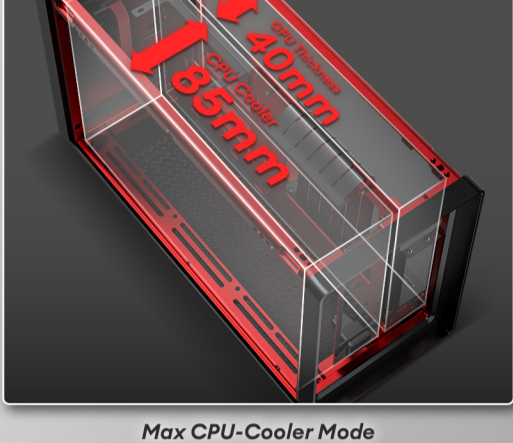

ADJUSTABLE CENTRAL MOUNT

Max CPU-Cooler Mode