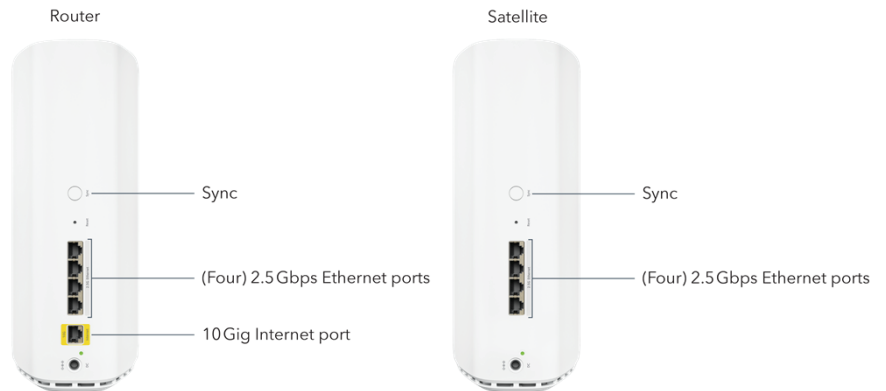

Package Contents

- One (1) Orbi WiFi 7 Router (RBE871)
- One (1) Orbi WiFi 7 Satellite (RBE870)
- One (1) 2m Ethernet cable
- Two (2) power adapters
- Quick start guide

System Requirements

- High-speed Internet connection to existing modem or gateway

Warranty & Support

- 90-day complimentary technical support following purchase from a NETGEAR authorized reseller
- www.netgear.com/warranty

Physical Specifications

- Dimensions: 10.64 x 5.78 x 4.43 in (270.3 x 146.8 x 112.4 mm) each
- Weights:
  - Router: 2.69 lb (1.22 kg)
  - Satellite: 2.65 lb (1.201 kg) each

Connection Diagram

This product comes with a limited warranty that is valid only if purchased from a NETGEAR authorized reseller.

[†] Maximum wireless signal rate derived from IEEE® 802.11 specifications. Actual data throughput and wireless coverage will vary and be lowered by network and environmental conditions, including network traffic volume, device limitations, and building construction. NETGEAR makes no representations or warranties about this product's compatibility with future standards. To achieve maximum wireless/wired speed requires devices that use the latest wireless/wired standards and support maximum speeds.

¹ NETGEAR Armor™ Powered by Bitdefender® requires a paid subscription after the initial 30-day free trial.

² NETGEAR Smart Parental Controls™ fees apply for a Premium Plan.

For regulatory compliance information, visit www.netgear.com/about/regulatory.

NETGEAR, the NETGEAR Logo, NETGEAR Armor, and Orbi are trademarks of NETGEAR, Inc. Any other trademarks mentioned herein are for reference purposes only. ©2024 NETGEAR, Inc.