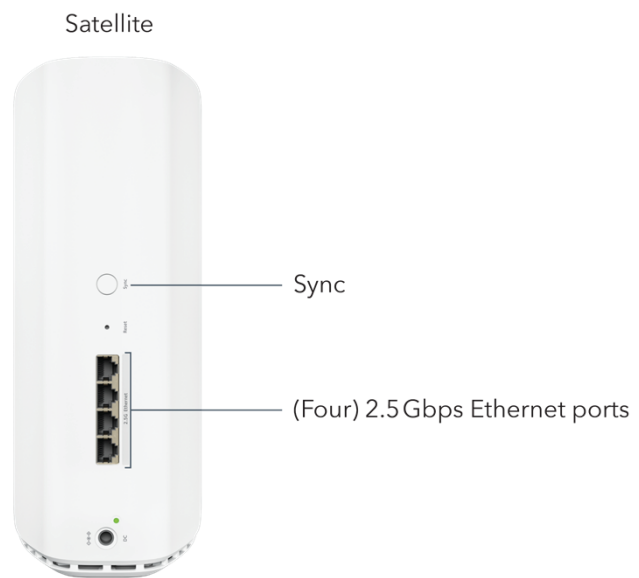

Package Contents

- One (1) Orbi WiFi 7 Satellite (RBE870)
- One (1) power adapter
- Quick start guide

System Requirements

- Tri-band Mesh WiFi 7 Router (RBE871) - SOLD SEPARATELY
- High-speed internet connection to existing modem or gateway

Warranty & Support

- 90-day complimentary technical support following purchase from a NETGEAR authorized reseller
- www.netgear.com/warranty

Physical Specifications

- Dimensions: 10.64 x 5.78 x 4.43 in (270.3 x 146.8 x 112.4 mm)
- Weight: 2.65 lb (1.201 kg)

Connection Diagram

This product comes with a limited warranty that is valid only if purchased from a NETGEAR authorized reseller.

† Maximum wireless signal rate derived from IEEE® 802.11 specifications. Actual data throughput and wireless coverage will vary and be lowered by network and environmental conditions, including network traffic volume, device limitations, and building construction. NETGEAR makes no representations or warranties about this product's compatibility with future standards. To achieve maximum wireless/wired speed requires devices that use the latest wireless/wired standards and support maximum speeds.

‡ Clients must support 6GHz band (WiFi 6E). 6GHz band is limited to indoor range.

For regulatory compliance information, visit www.netgear.com/about/regulatory.

NETGEAR, the NETGEAR Logo, and Orbi are trademarks of NETGEAR, Inc. Any other trademarks mentioned herein are for reference purposes only. ©2024 NETGEAR, Inc.