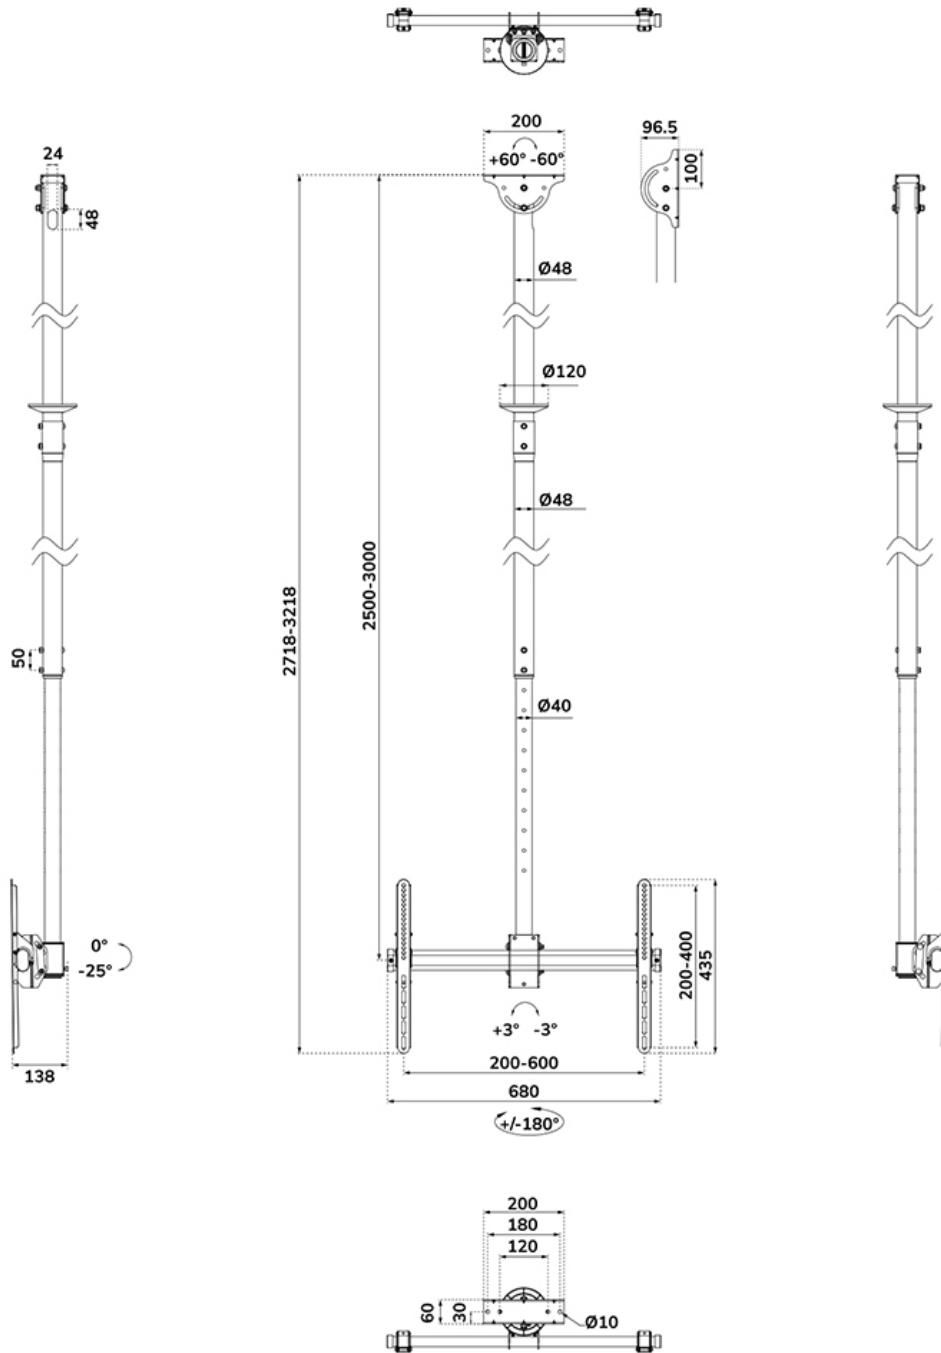

## NEOMOUNTS CL35-440BL16XL MONITOR/TV MOUNT CEILING 37-70" - H 250-300 CM

Neomounts

Neomounts

### Neomounts CL35-440BL16XL Monitor/TV mount ceiling 1 screen - 37-70" - max 50 kg - VESA 200x200-600x400 - h 250-300 cm - black

The Neomounts CL35-440BL16XL is an ultra-long full motion ceiling mount for flat screens up to 70". The unique tilt (25°) and swivel (360°) technology allows the mount to change to the optimal viewing angle. Level adjustment is available for the perfect installation.

The ceiling mount has an extra-long pole, that can be easily adjusted in height from 250 to 300 cm\* and has a weight capacity of 50 kg. The CL35-440BL16XL is suitable for screens that meet VESA hole pattern 150x200 to 600x400 mm. A practical cable management system conceals and routes cables from ceiling to screen. The mount features an adjustable mounting angle for sloped ceilings and comes with an additional cover for installation on suspended ceilings.

NEOMOUNTS CL35-440BL16XL MONITOR/TV  
MOUNT CEILING 37-70" - H 250-300 CM

Neomounts

Measuring unit: mm