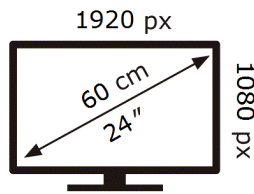

Samsung

S24D400GAU

12 kWh/1000h

2019/2013

ENERG ⚡

Samsung

S24D400GAU

12 kWh/1000h