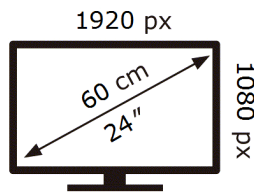

Samsung

S24D400GAU

12 kWh/1000h

2019/2013

ENERG ⚡

Samsung

S24D400GAU

12 kWh/1000h