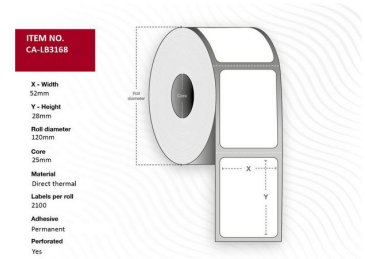

MPN: CA-LB3168

Label 52 x 28mm, Core 25mm, Direct thermal, Top coated, Permanent, 2100 labels per roll, 12 rolls per box

Capture offers a full assortment of label tapes in various paper types. For special requests please contact your local sales office.

Specifications

Features	Adhesive type	Permanent
	Format	Roll
	Print technology	Direct thermal
	Product colour	White
Other features	Quantity per box	25200 pc(s)
	Technical features	Roll
Packaging content	Labels per pack	25200 pc(s)
	Labels per roll	2100 pc(s)
	Rolls per pack	12
Vendor information	Brand Name	Capture
Weight & dimensions	Core diameter	2.5 cm
	Label height	2.8 cm
	Label width	5.2 cm