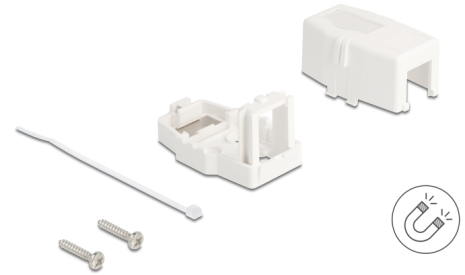

# Delock Keystone Surface Mounted Box 1 Port with magnetic bottom, white

## Description

This empty box by Delock can be used as a junction box on the wall or in enclosures. With its standardized dimensions, it is suitable for easy snap-in mounting of one Keystone module.

## Secure mounting

A built-in magnet allows the box to be attached to suitable metal surfaces; alternatively, the case has an option for wall mounting with screws.

**Item no. 85841**

EAN: 4043619858415

Country of origin: Taiwan,  
Republic of China

## Technical details

- 1 Keystone port 19.2 x 14.9 mm
- Cable routing 180°
- Integrated name plate
- Magnetic bottom
- Plastic housing
- Wall mounting integrated in the housing
- Colour: white
- Dimensions (LxWxH): ca. 54.5 x 34.5 x 32.4 mm